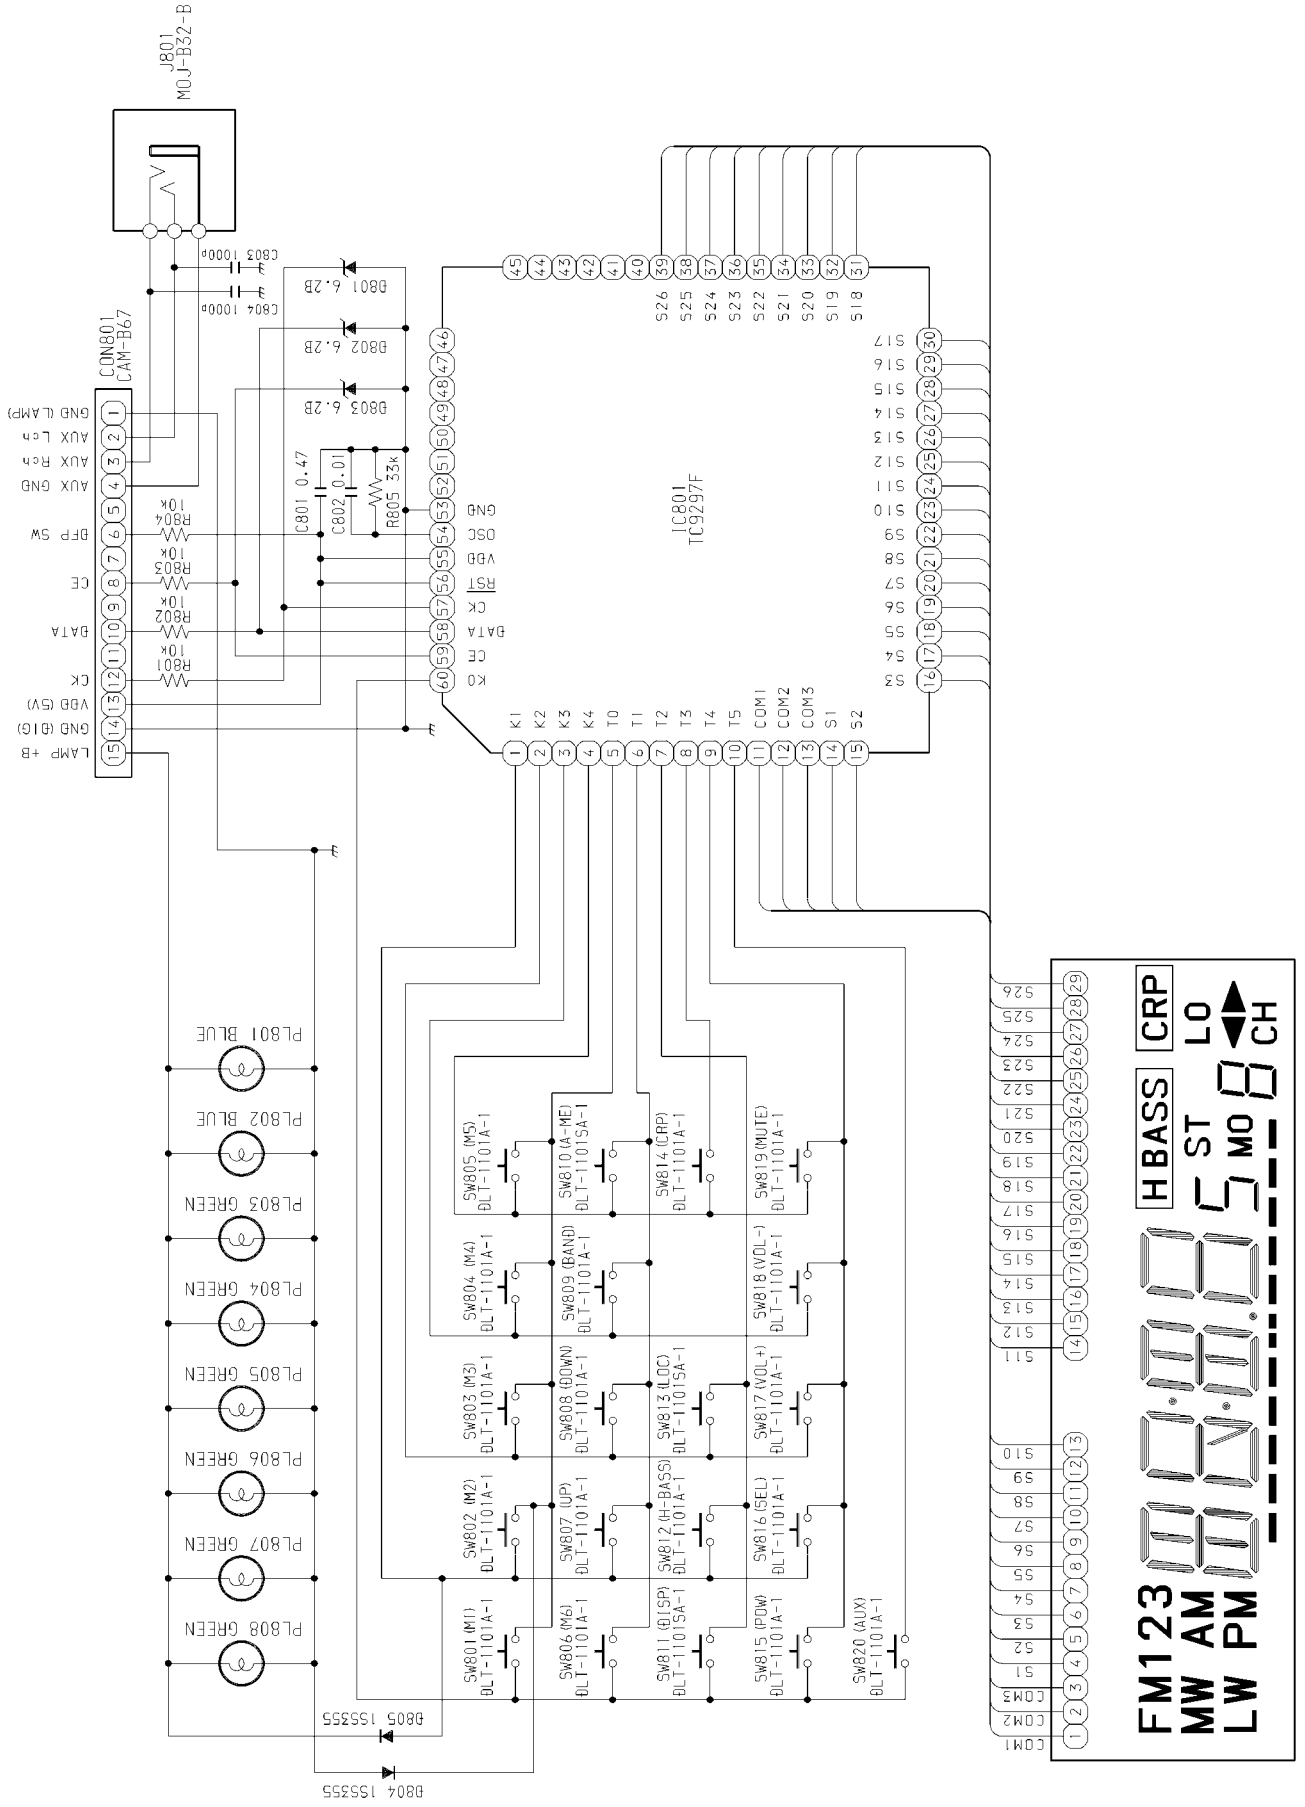

# SCHEMATIC DIAGRAM – 2 (FRONT)

LF0801

# SCHEMATIC DIAGRAM - 1 (MAIN)

Схема автомагнитолы AIWA CT-X208, CT-X218, CT-X408, CT-X418