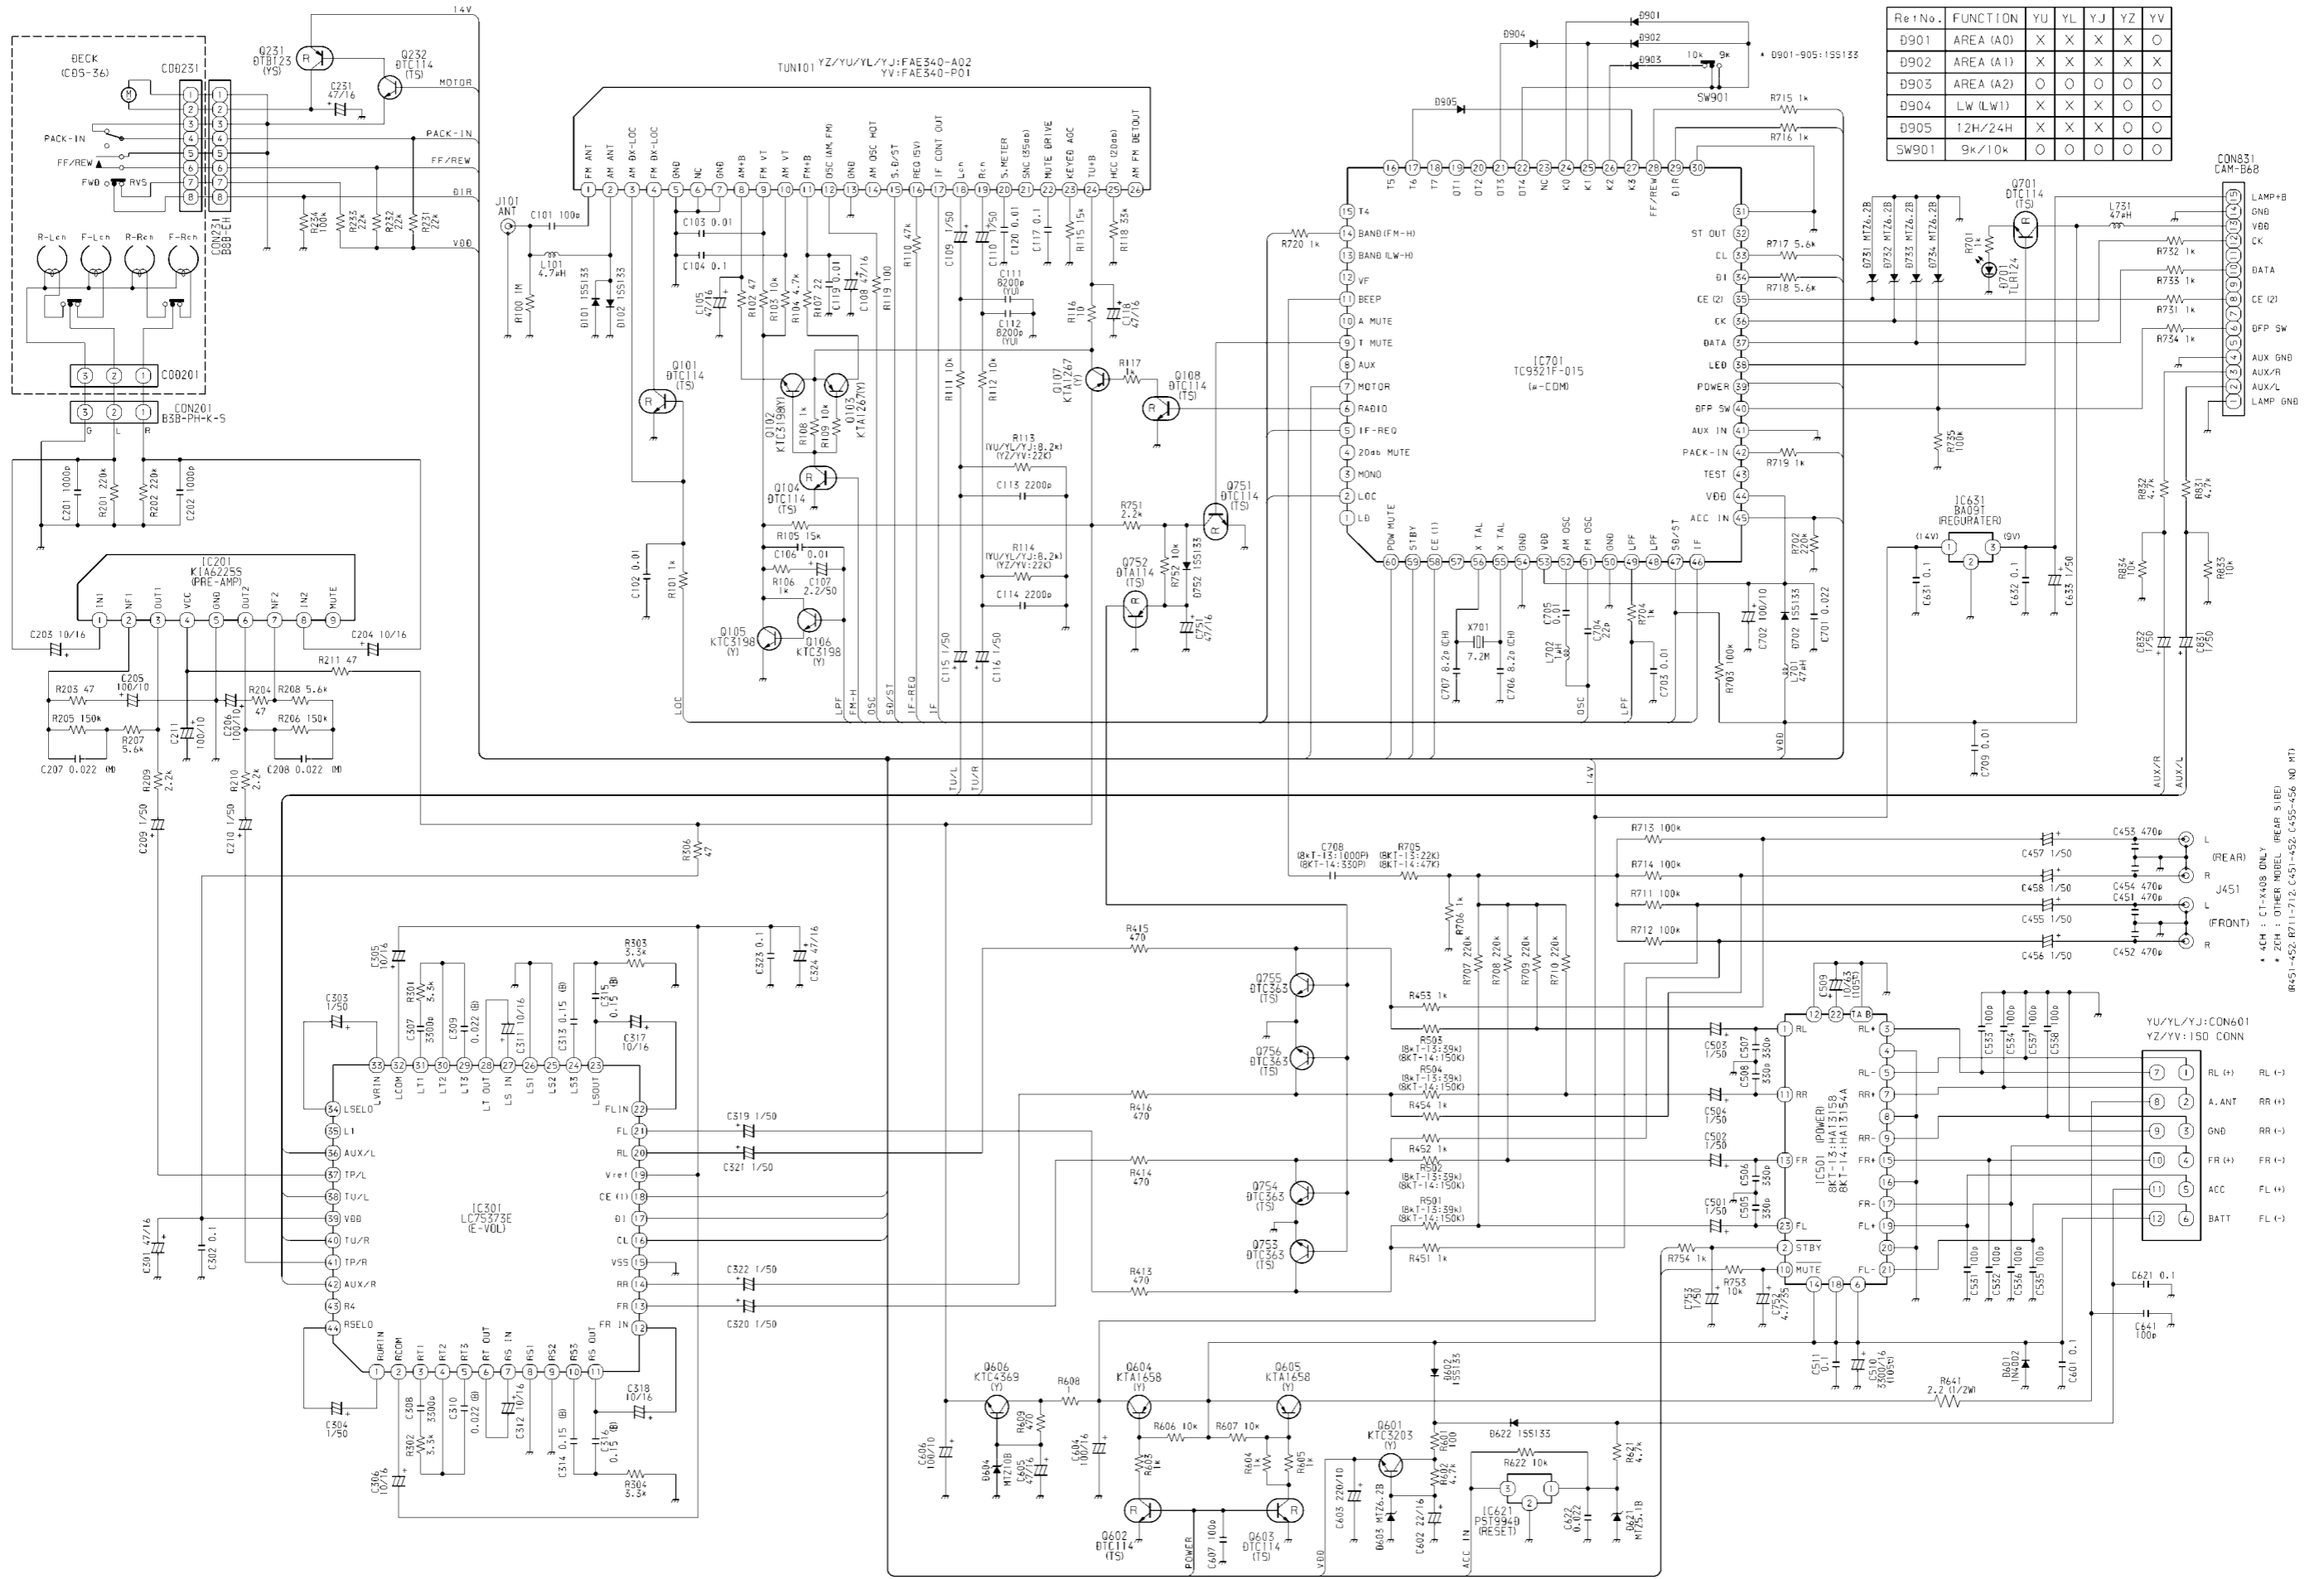

# SCHEMATIC DIAGRAM – 2 (FRONT)

LF0801

# SCHEMATIC DIAGRAM - 1 (MAIN)

Схема автомагнитолы AIWA CT-X208, CT-X218, CT-X408, CT-X418