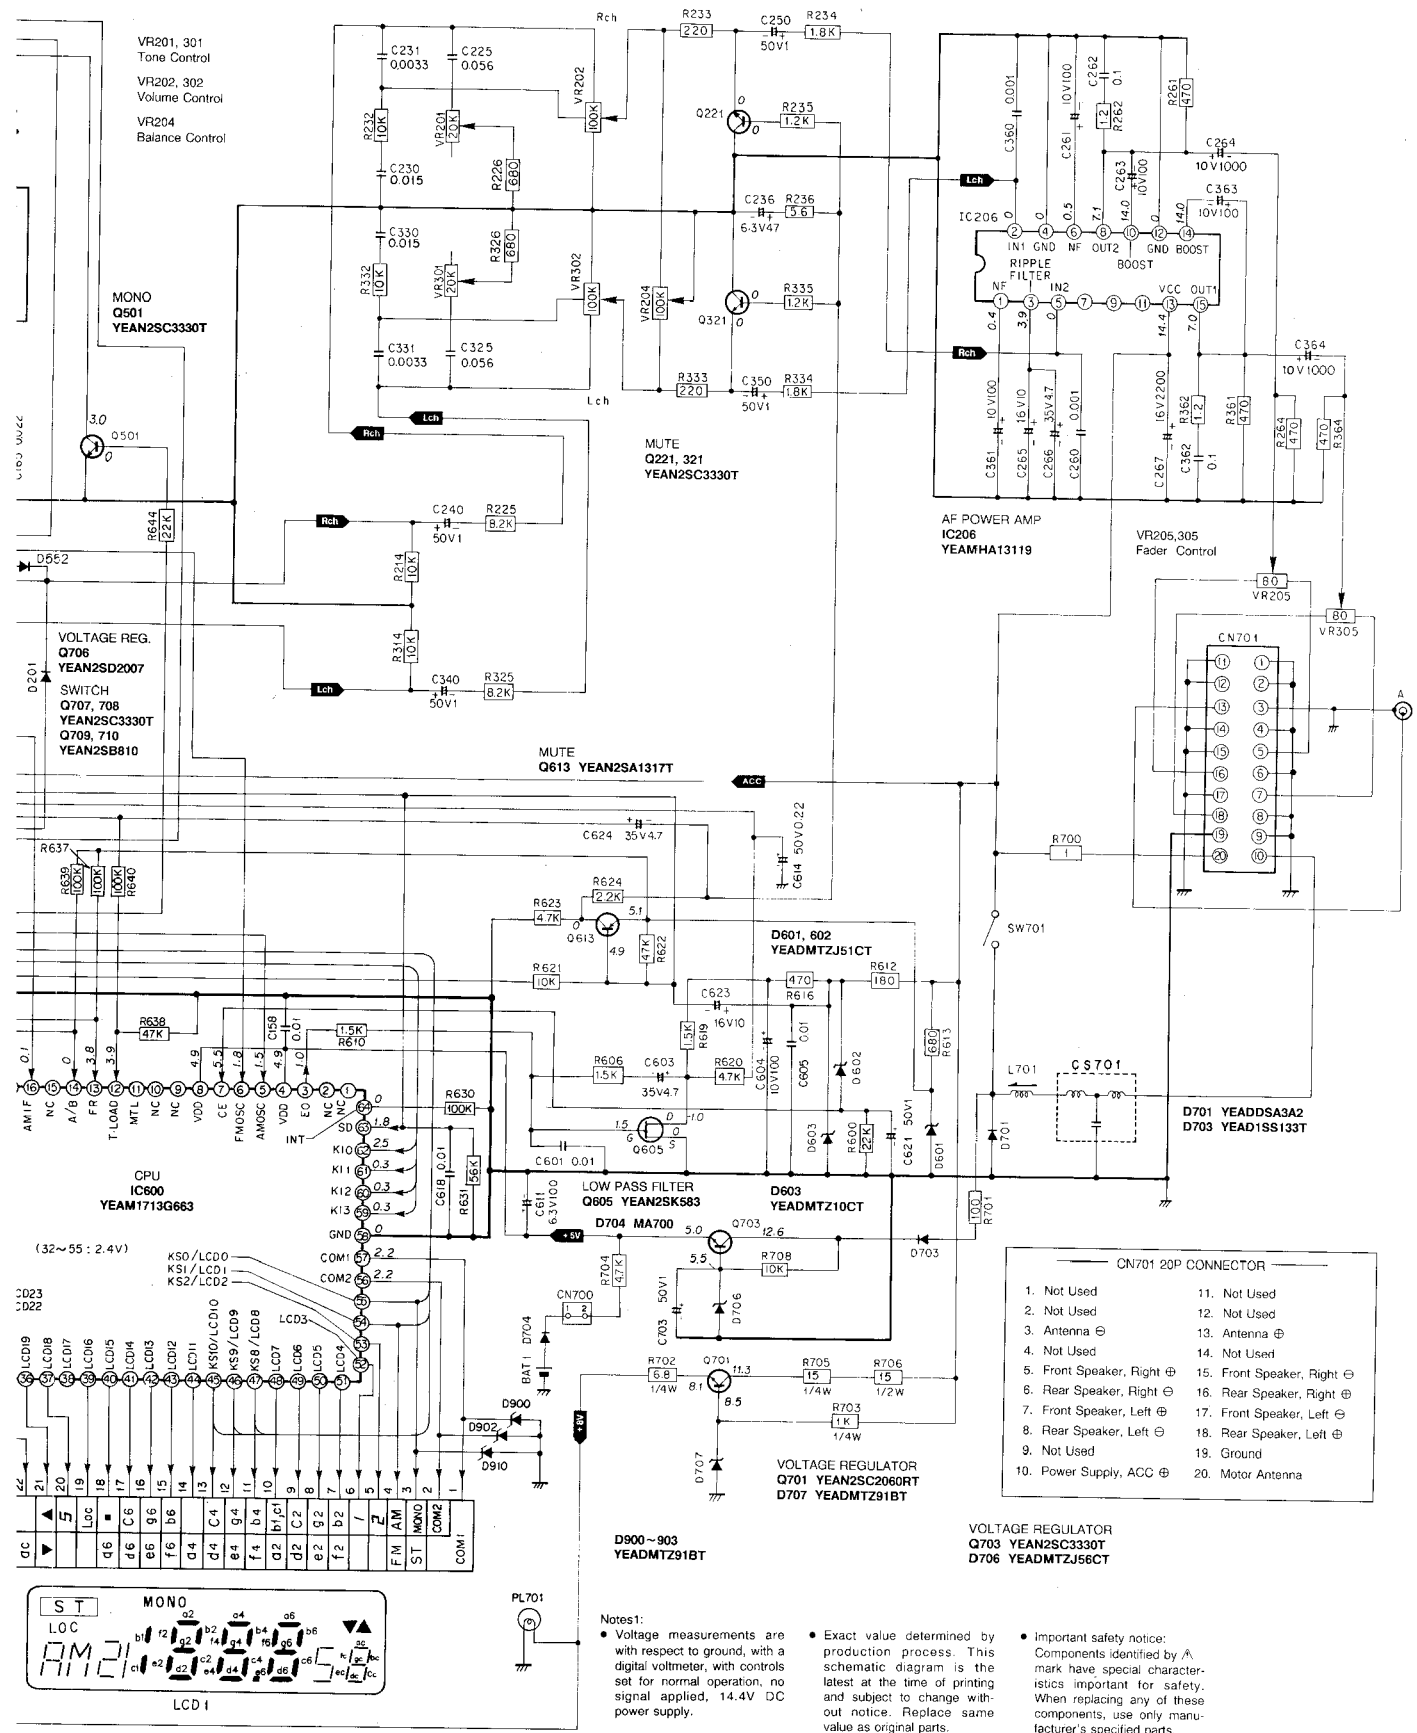

SCHEMATIC DIAGRAM MODEL CQ-J03LEEP

Digital Control Receiver / Cassette Player