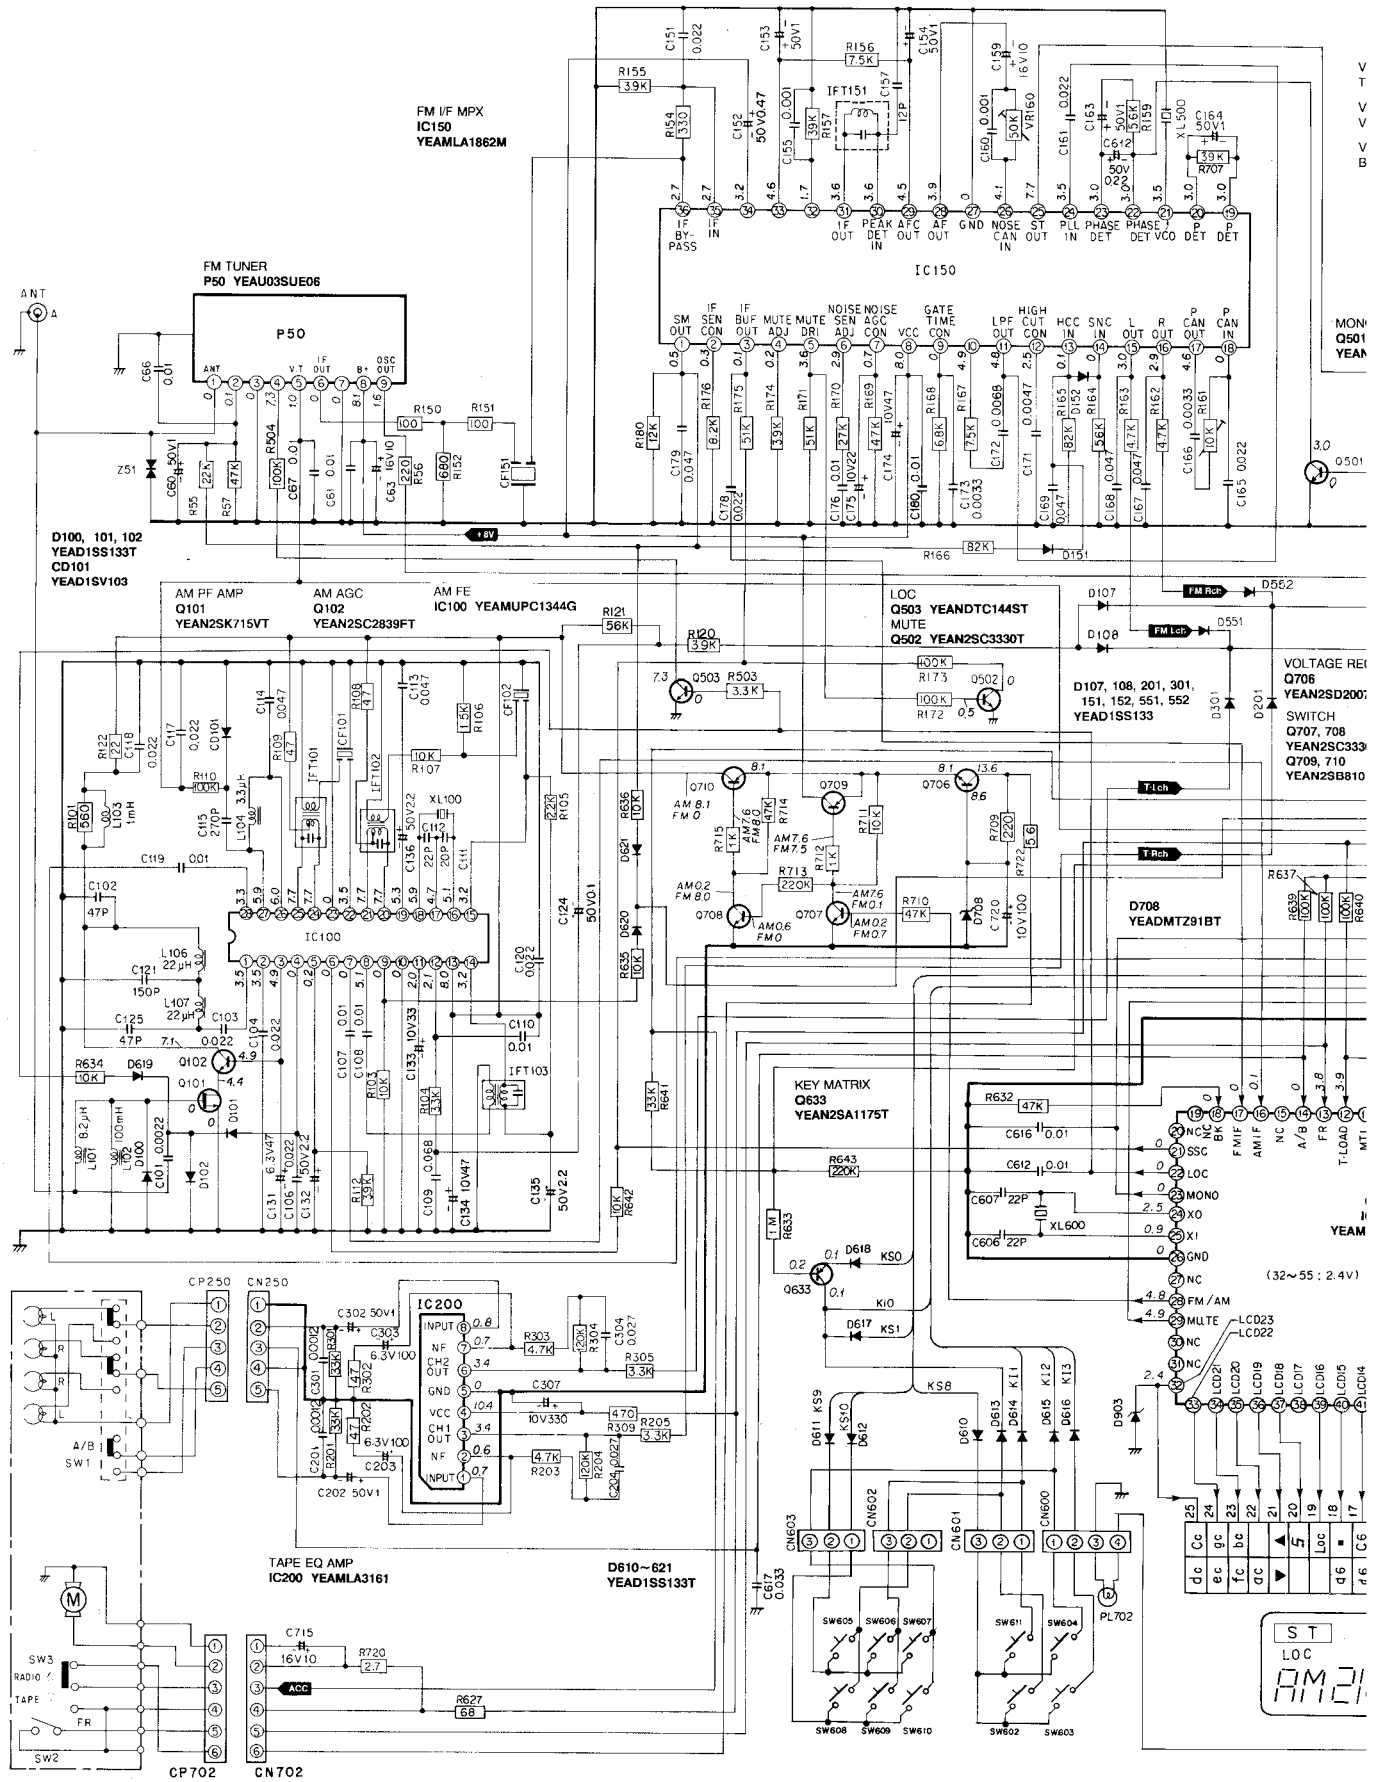

SCHEMATIC DIAGRAM MODEL CQ-J03LEEP

Digital Control Receiver / Cassette Player