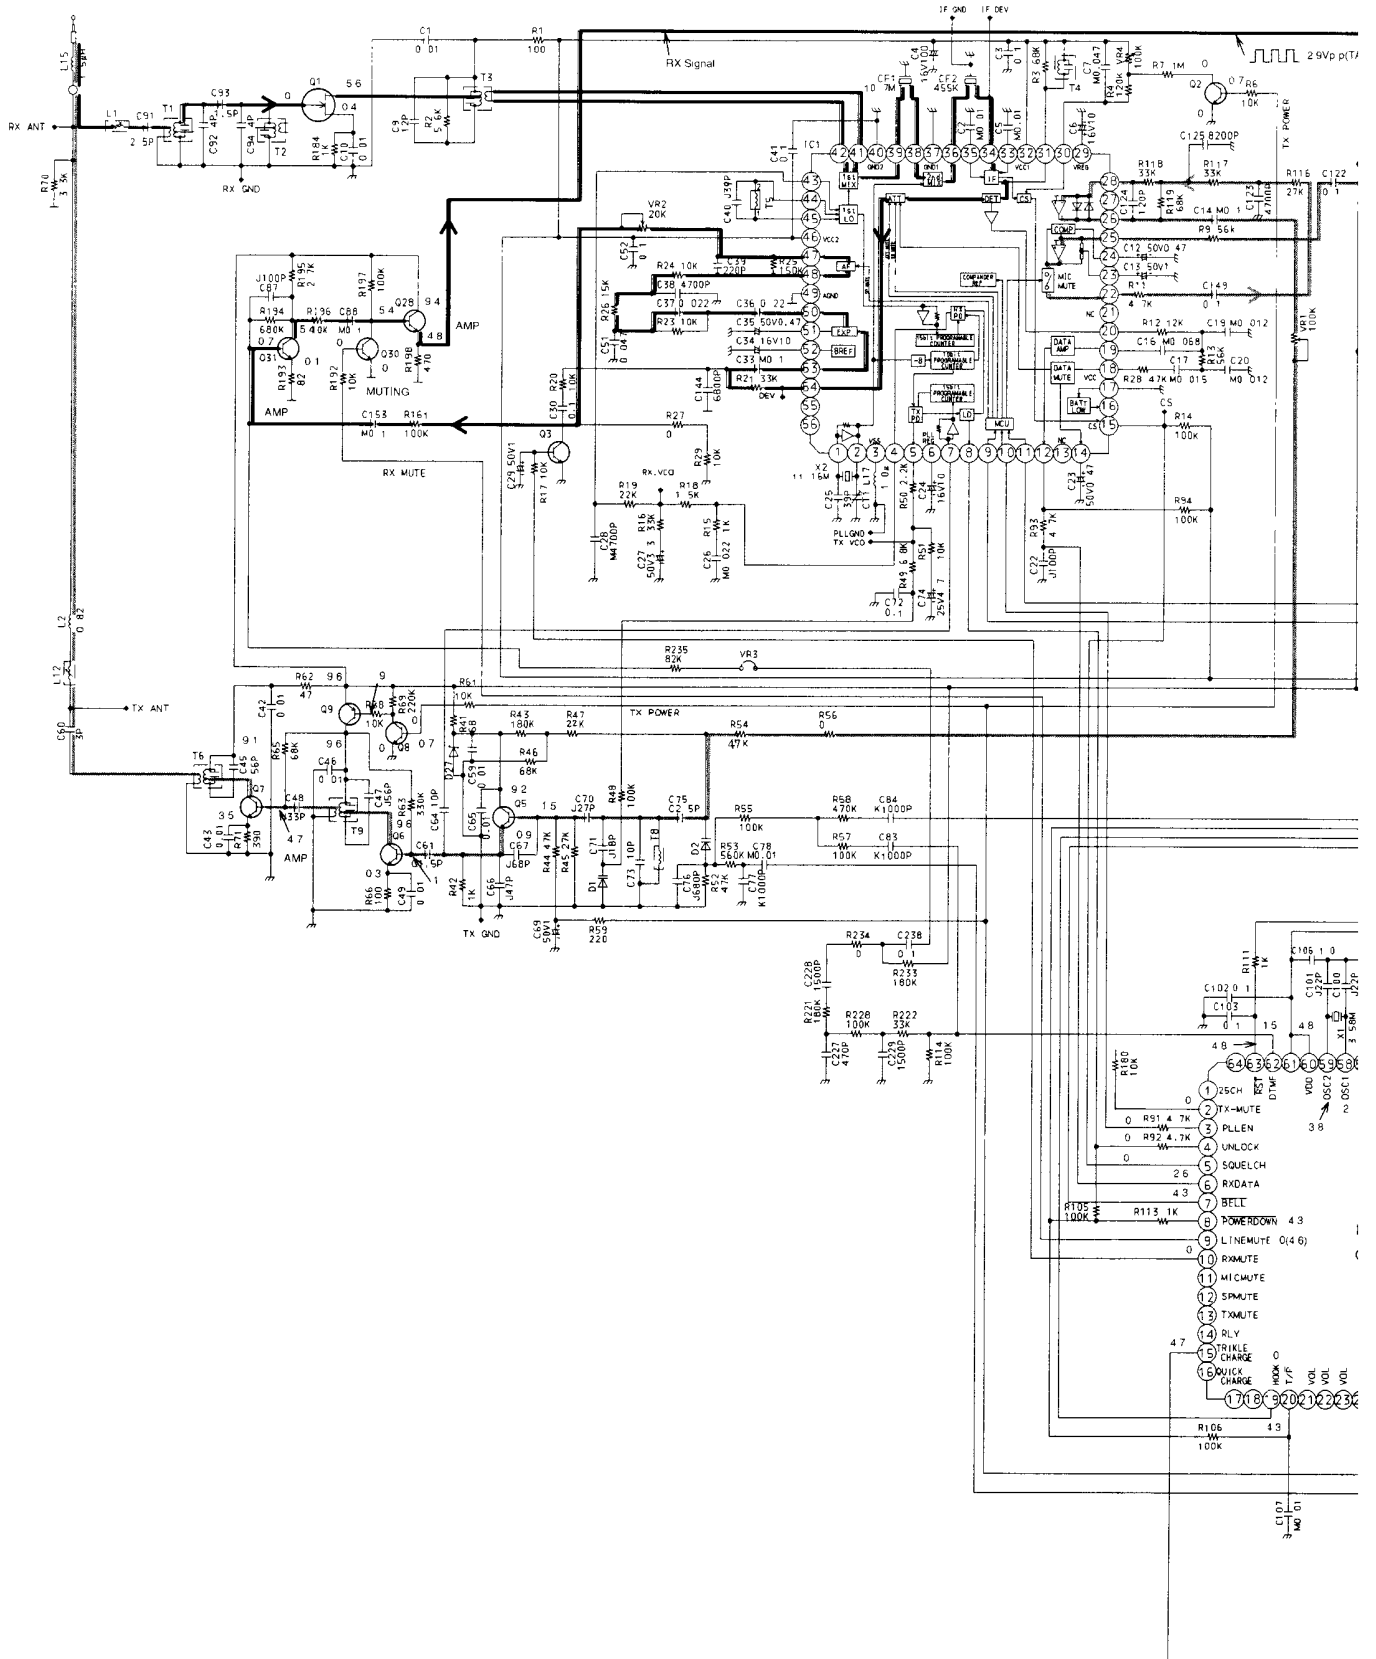

# Схема радиотелефона PANASONIC KX-T4026-AL

NO Marking : TALK  
 ( ) : Stand By  
 ( ) : Charge