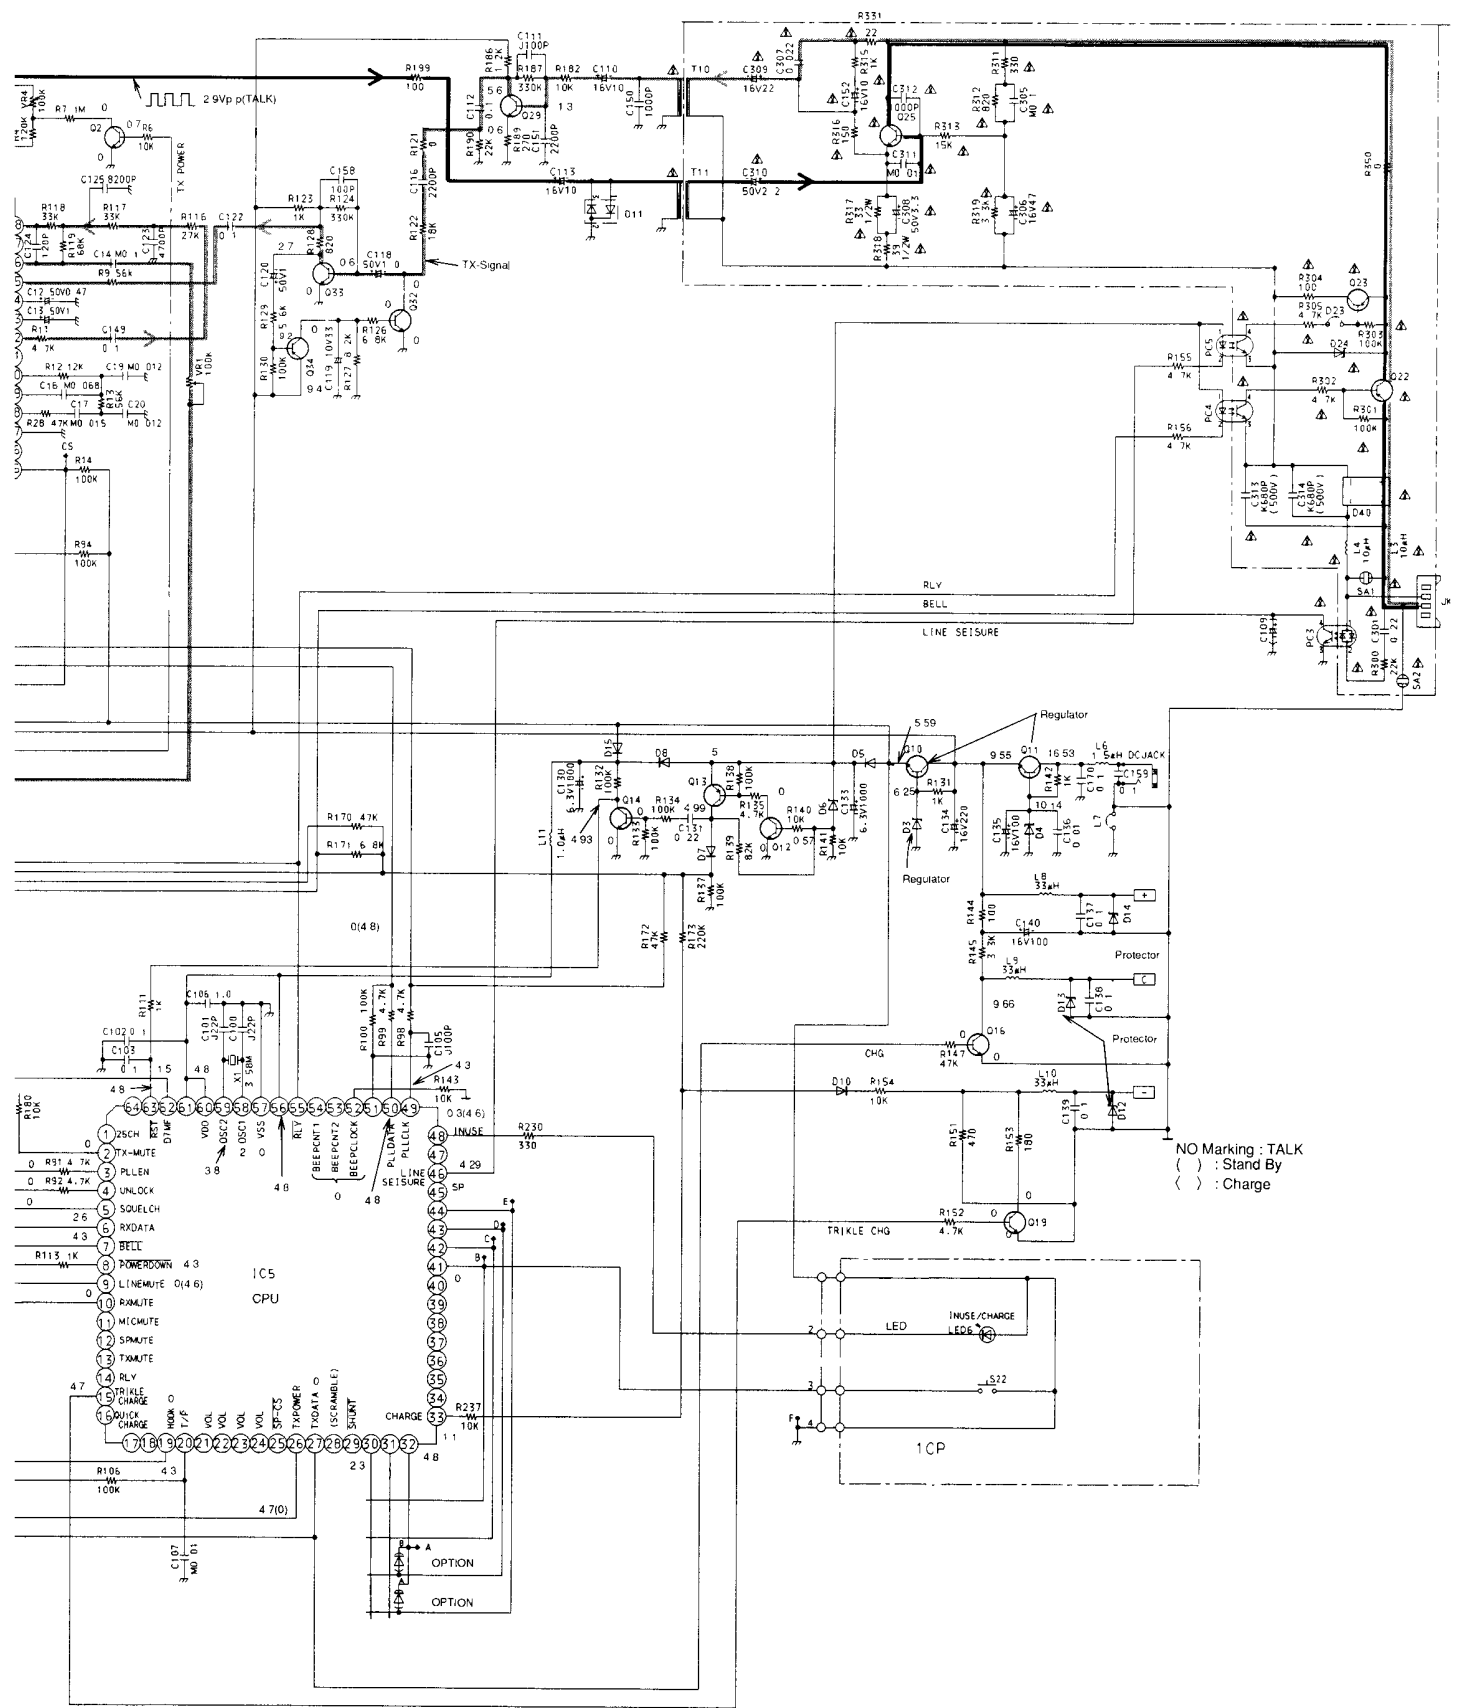

# Схема радиотелефона PANASONIC KX-T4026-AL

NO Marking : TALK  
 ( ) : Stand By  
 ( ) : Charge