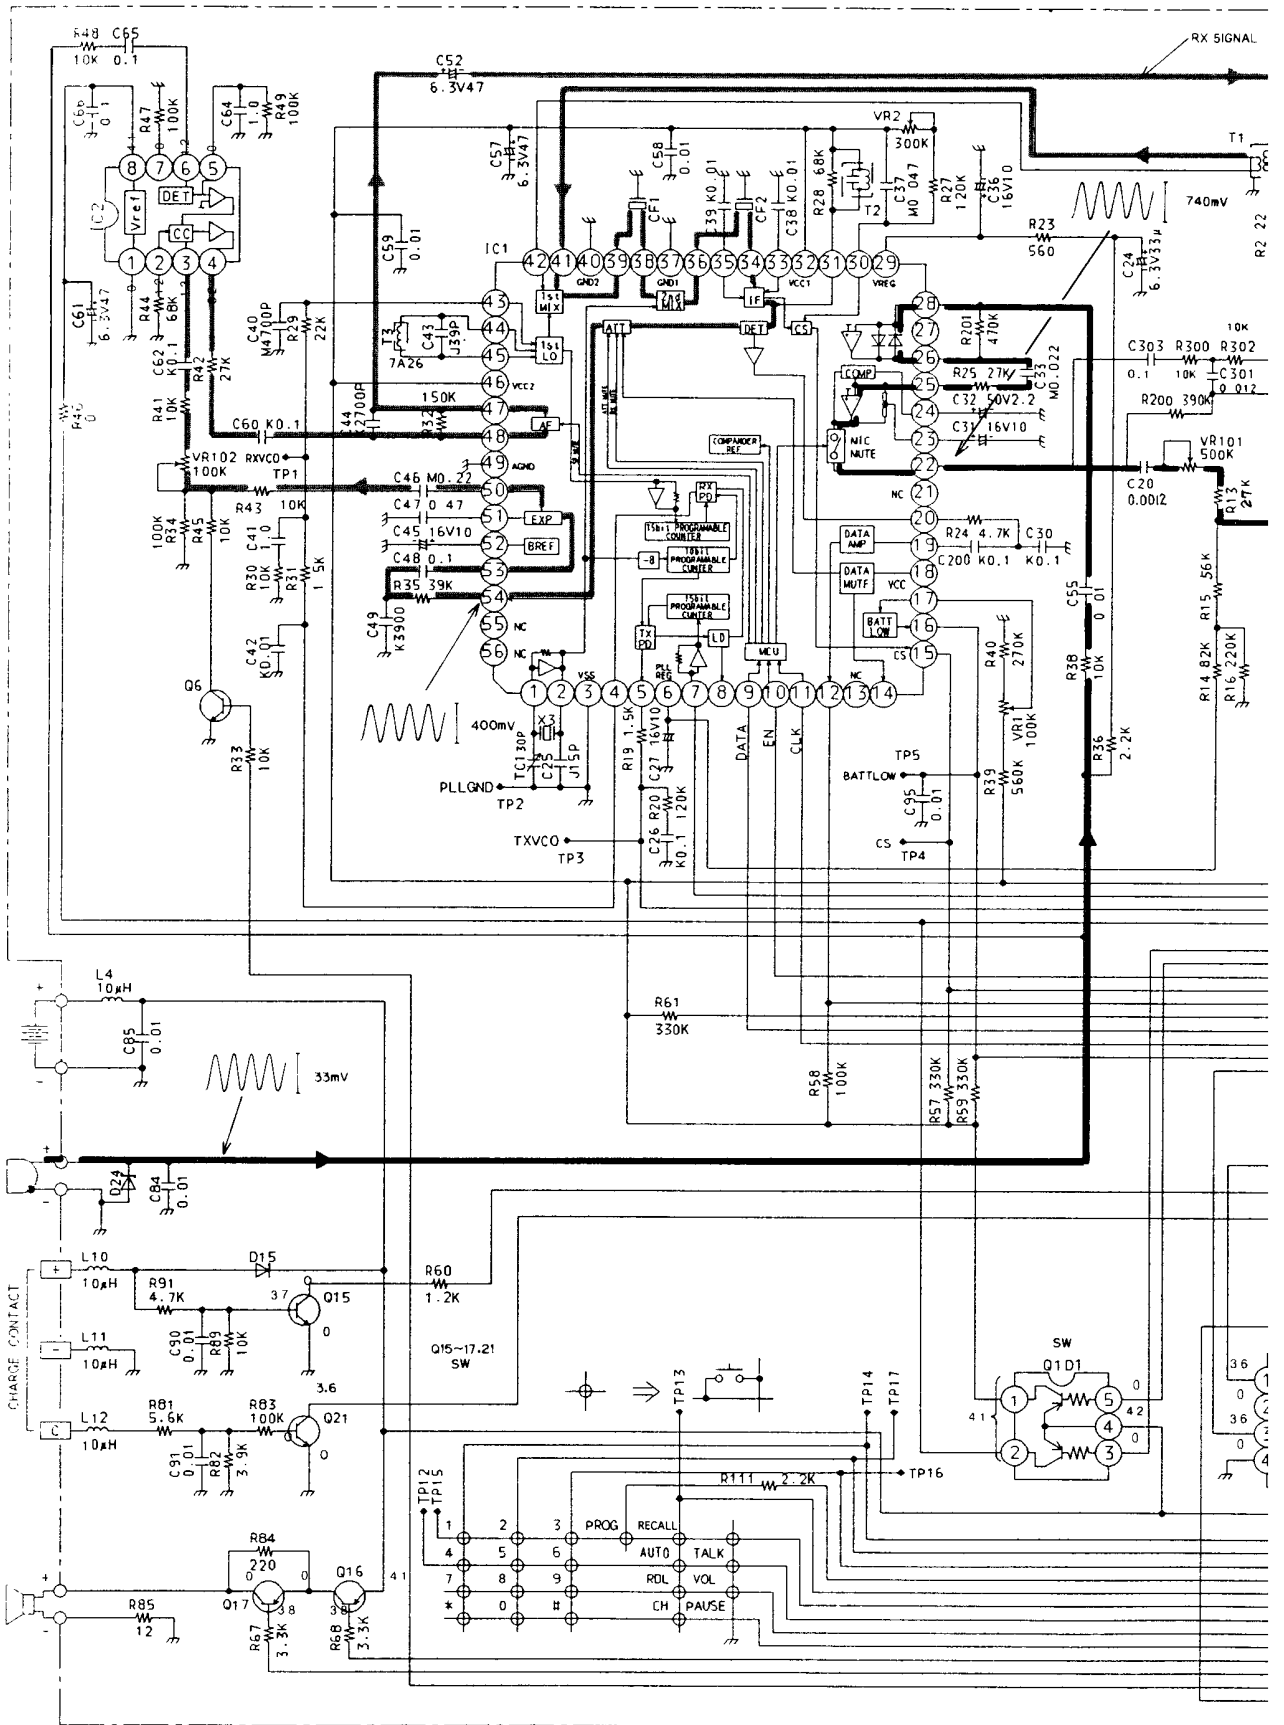

# Схема радиотелефона PANASONIC KX-T4026-AL

NO Marking : TALK  
 ( ) : Stand By  
 ( ) : Charge