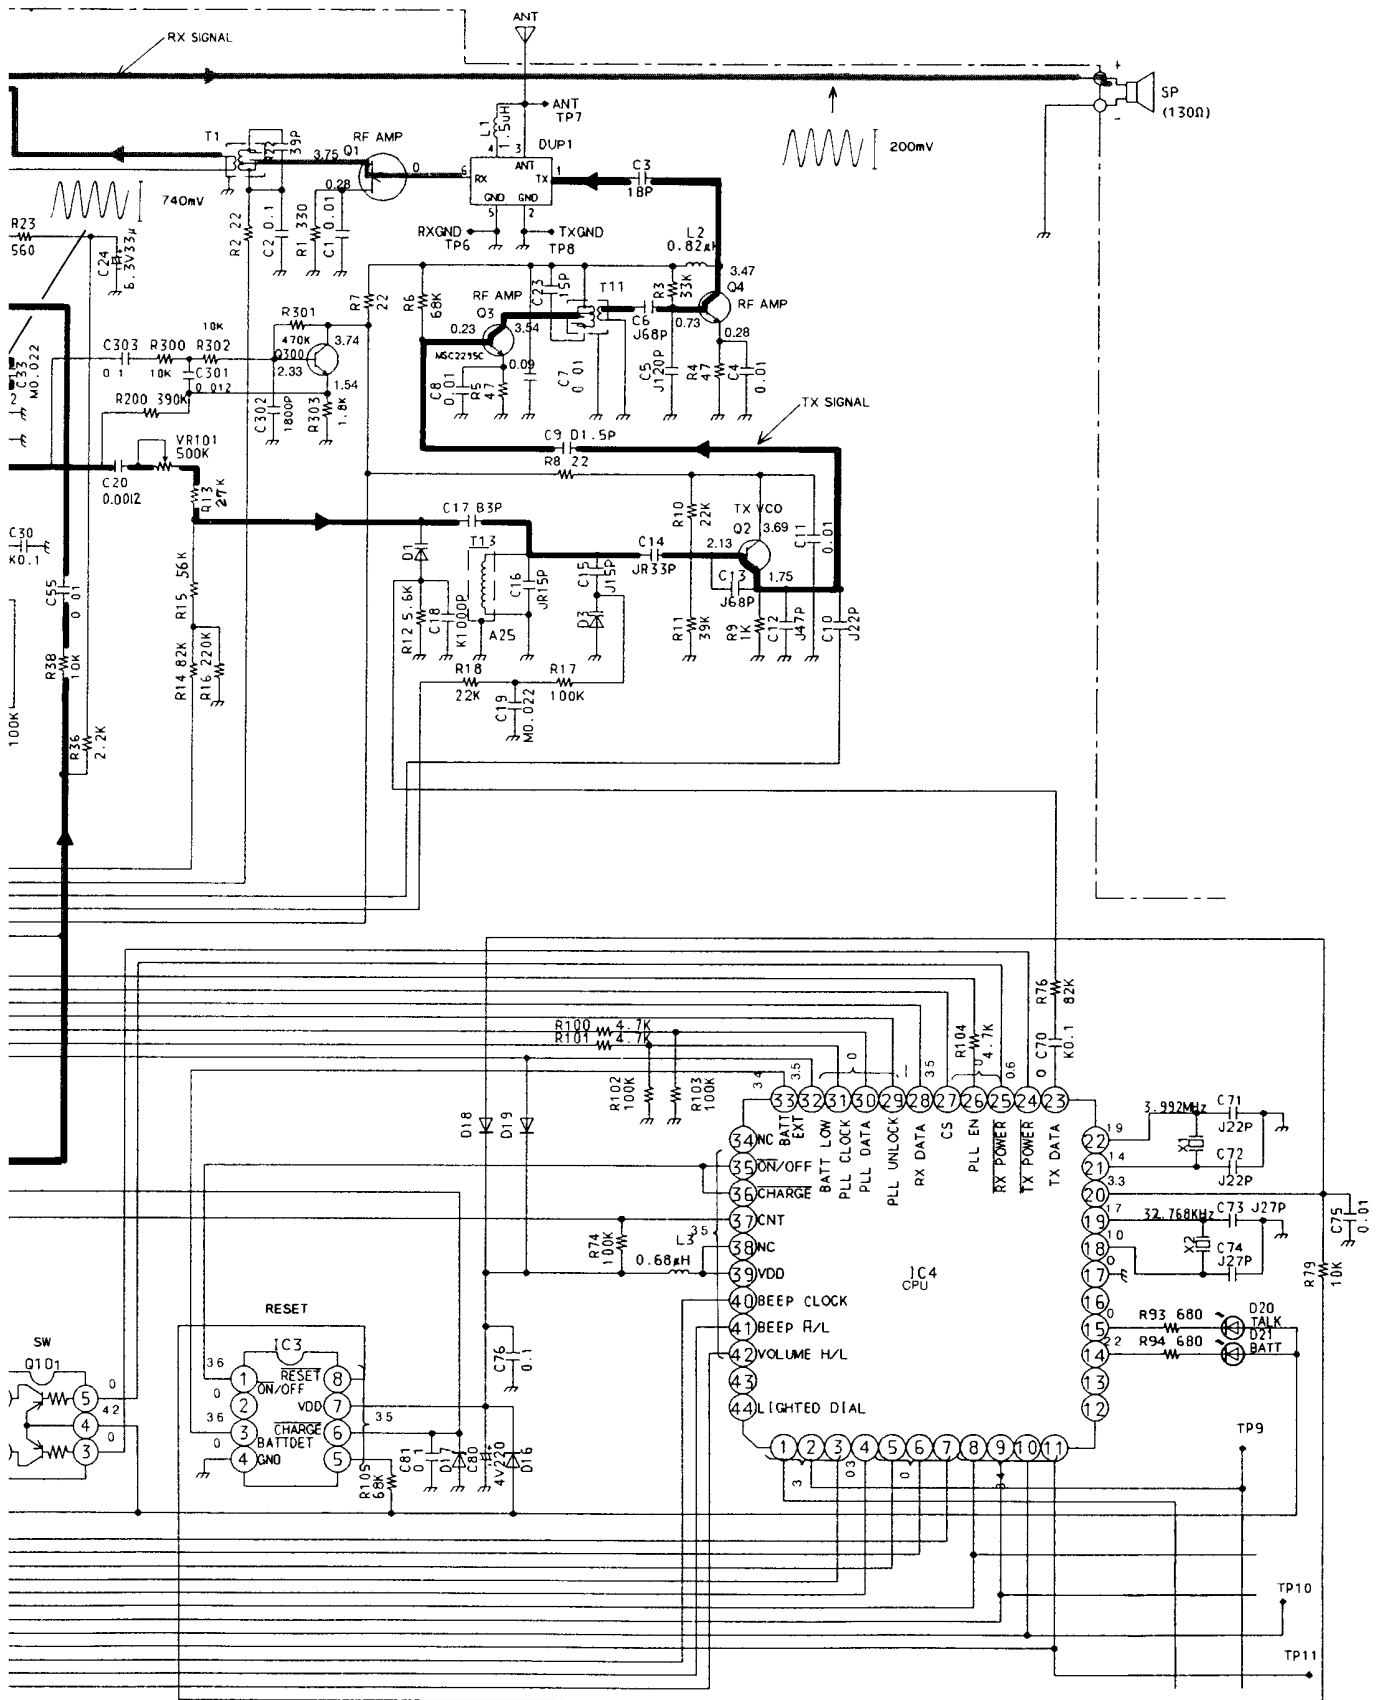

# Схема радиотелефона PANASONIC KX-T4026-AL

NO Marking : TALK  
 ( ) : Stand By  
 ( ) : Charge