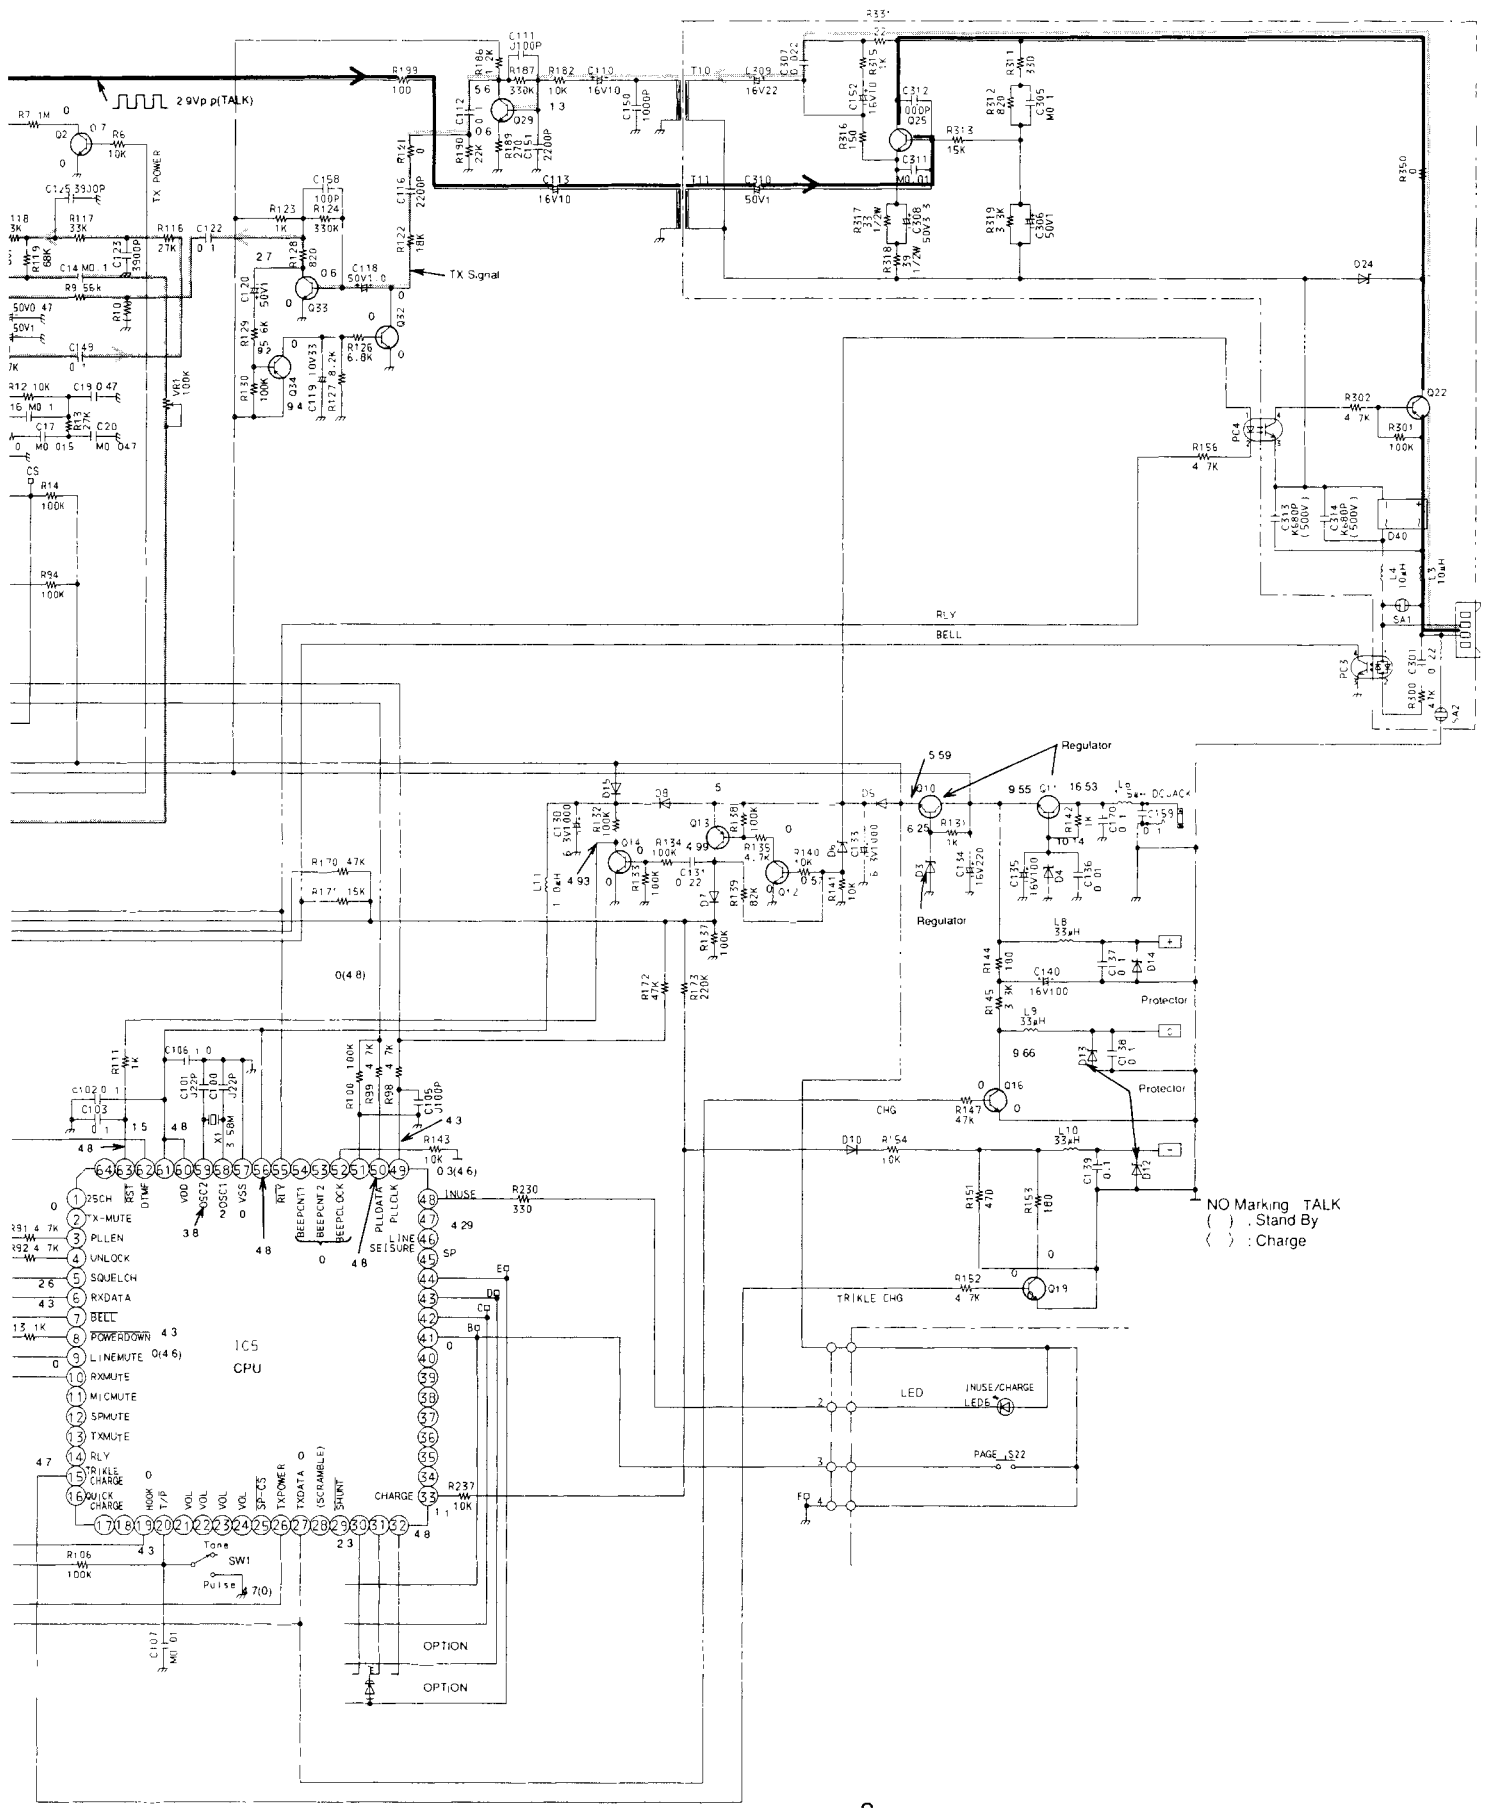

Схема радиотелефона PANASONIC KX-TC409-BX

NO Marking TALK
 () : Stand By
 () : Charge