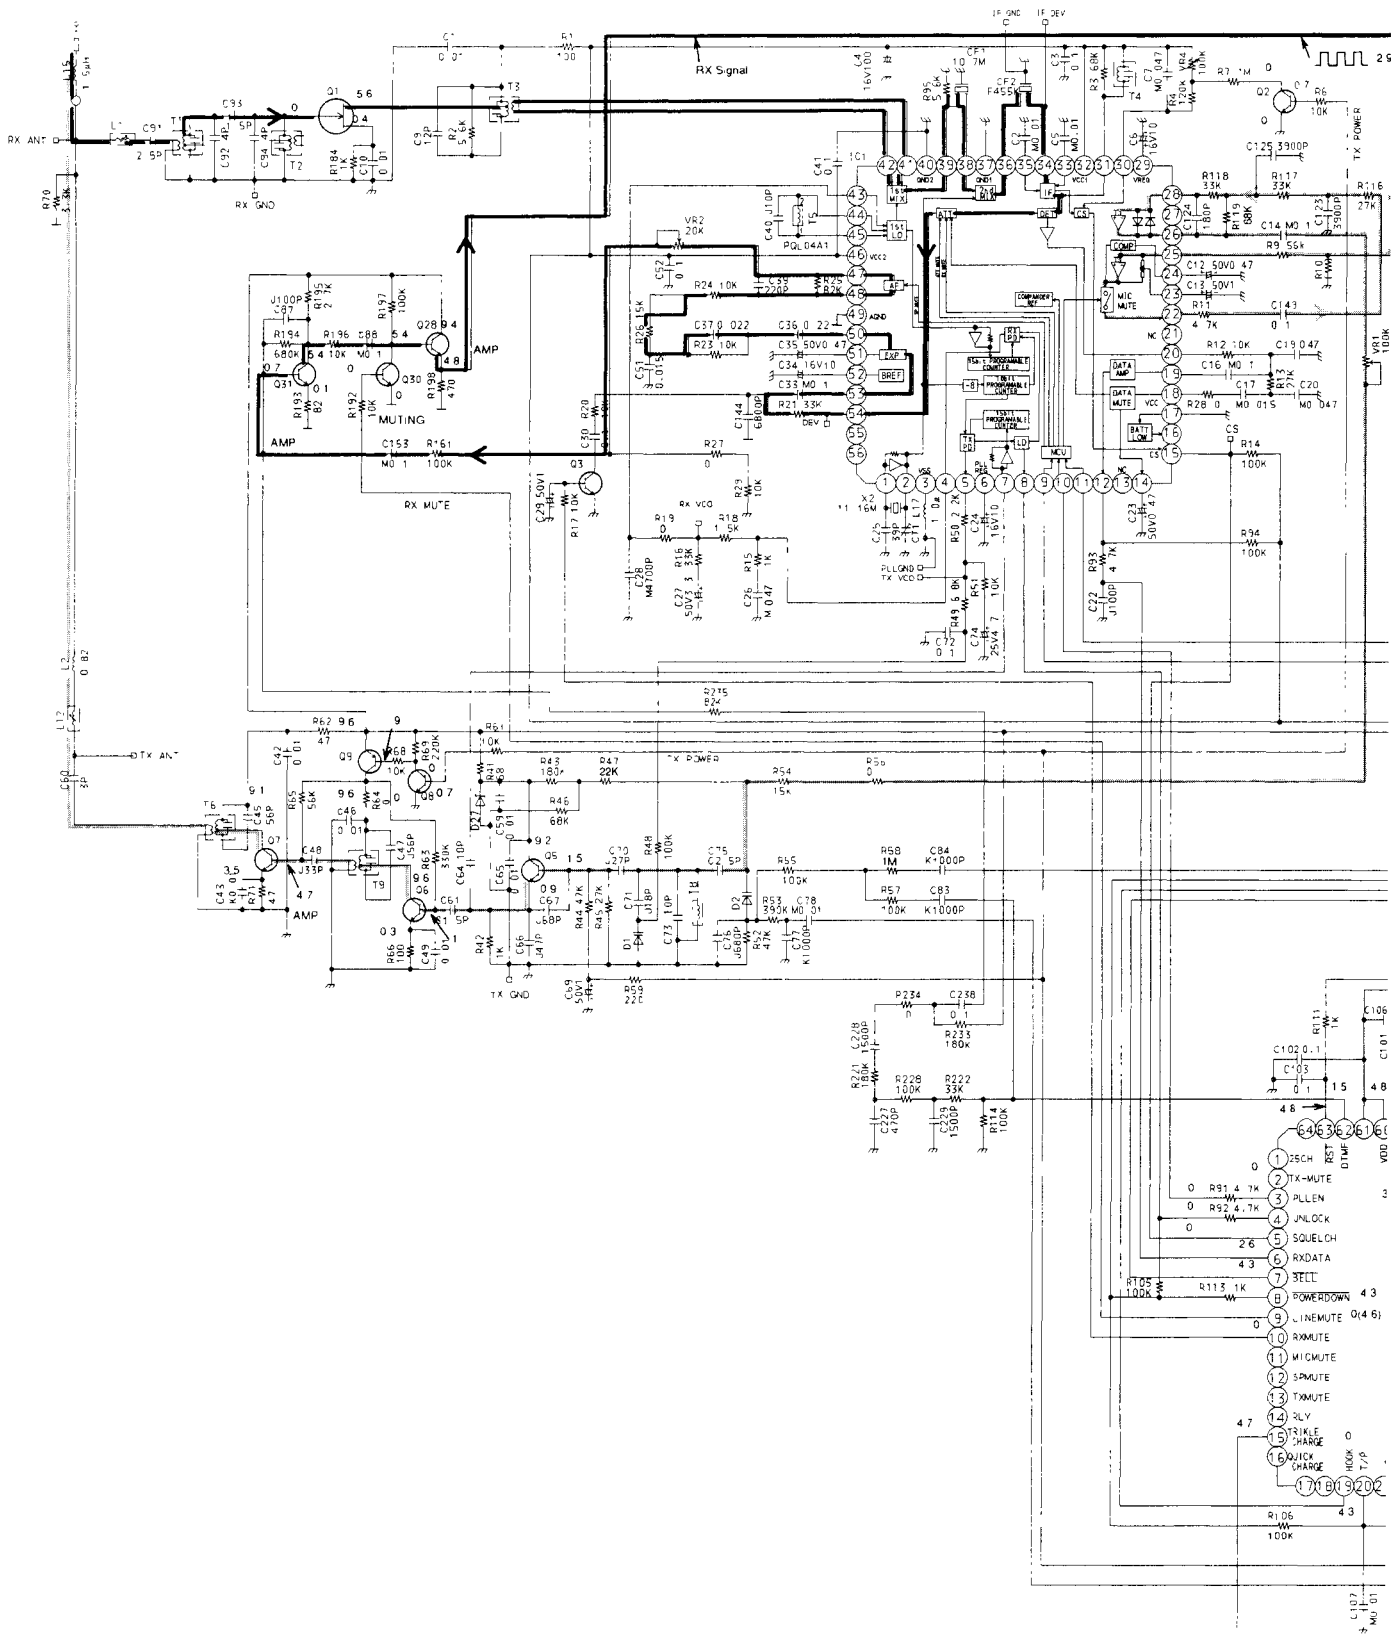

Схема радиотелефона PANASONIC KX-TC409-BX

NO Marking TALK
 () : Stand By
 () : Charge