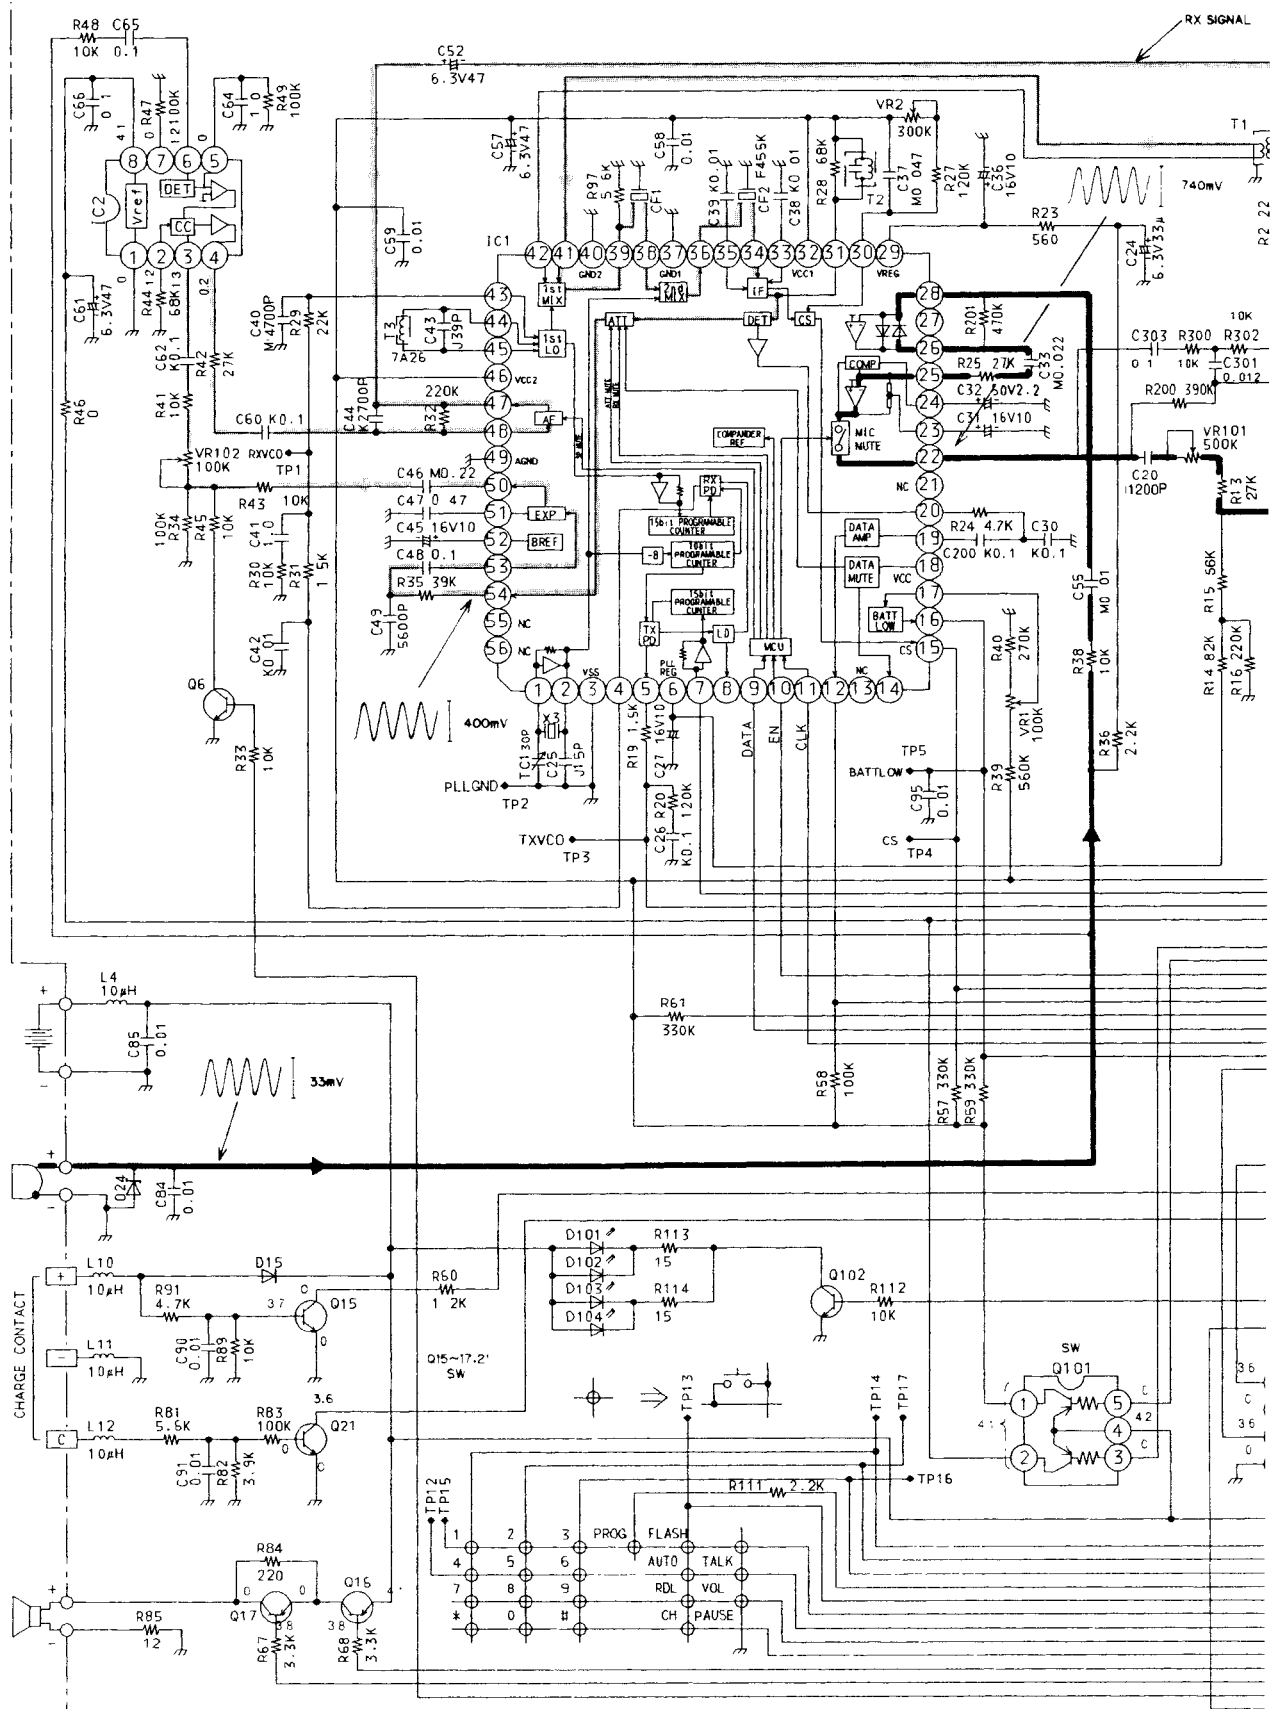

Схема радиотелефона PANASONIC KX-TC409-BX

NO Marking TALK
 () : Stand By
 () : Charge