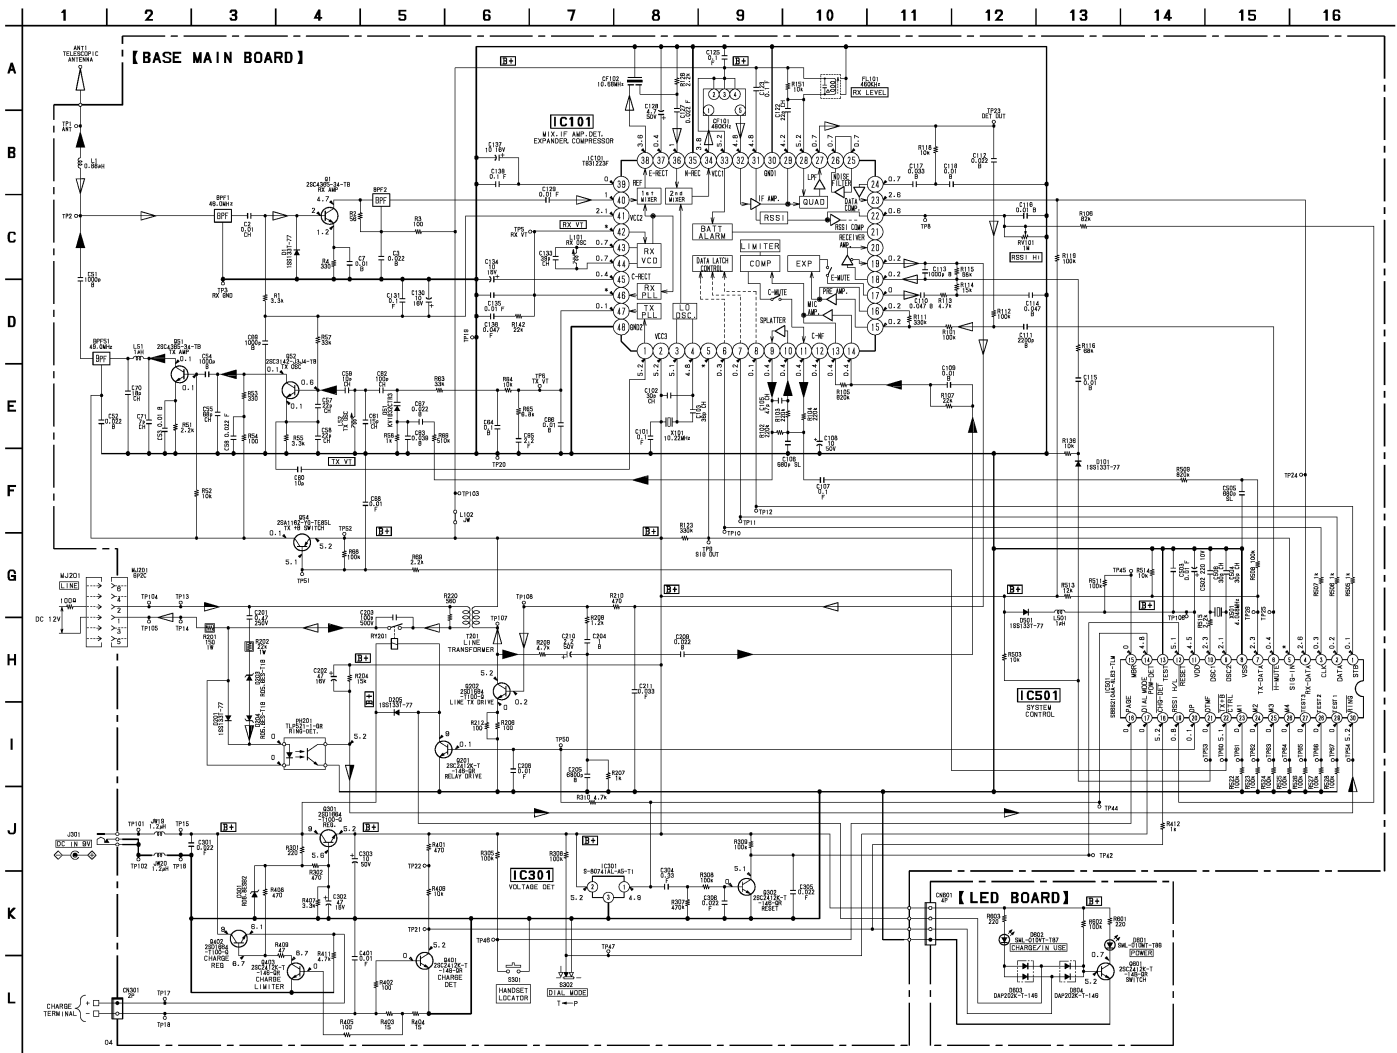

Схема радиотелефона SONY SPP-801, SPP-811, SPP-851, SPP-861

SPP-801/811/851/861

5-5. SCHEMATIC DIAGRAM — BASE UNIT SECTION —

5-7. SCHEMATIC DIAGRAM — HANDSET SECTION — • Refer to page 24 for Note.