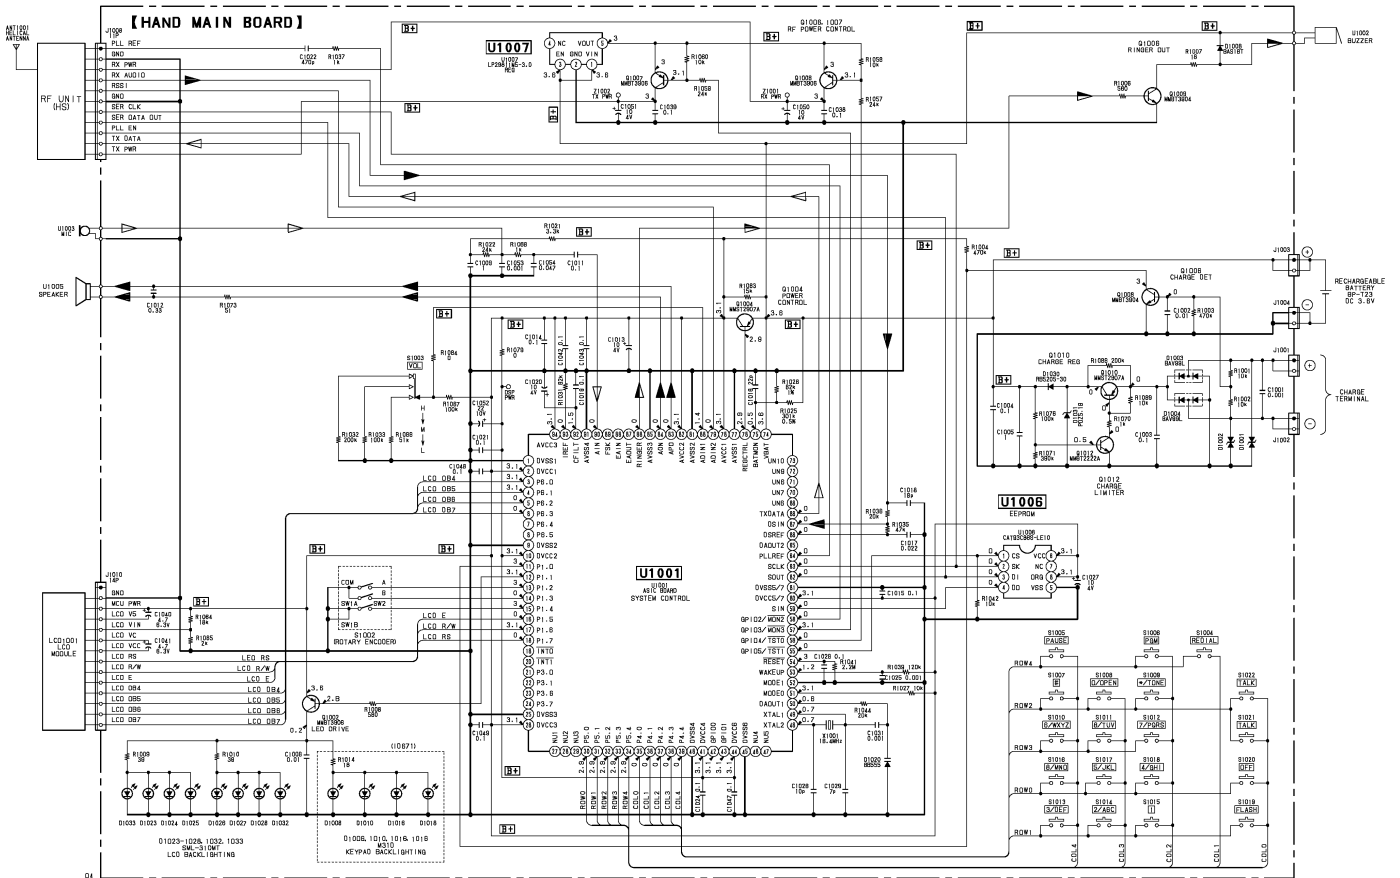

Схема радиотелефона SONY SPP-ID970, SPP-ID971

SCHEMATIC DIAGRAM — BASE UNIT SECTION (1/2) —

. SCHEMATIC DIAGRAM — HANDSET SECTION — • Refer to page 31 for IC Block Diagram.

SCHEMATIC DIAGRAM — BASE UNIT SECTION (2/2) — • Refer to page 31 for IC Block Diagram.