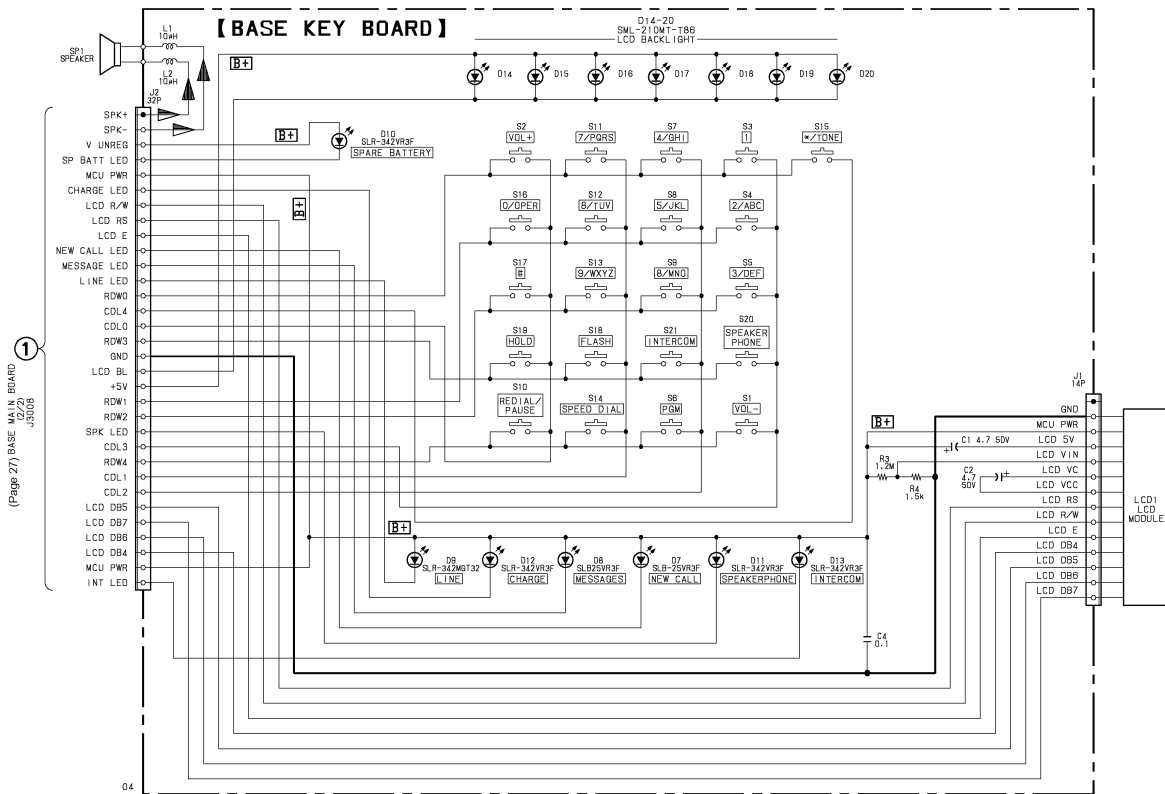

Схема радиотелефона SONY SPP-ID975, SPP-ID976

SCHEMATIC DIAGRAM — BASE MAIN SECTION (1/2) —

BASE MAIN BOARD (2/2)
(Page 27)

04

. SCHEMATIC DIAGRAM — HAND MAIN SECTION

SCHEMATIC DIAGRAM — BASE KEY SECTION —

. SCHEMATIC DIAGRAM — BASE MAIN SECTION (2/2) — • Refer to page 41 for IC Block Diagrams.