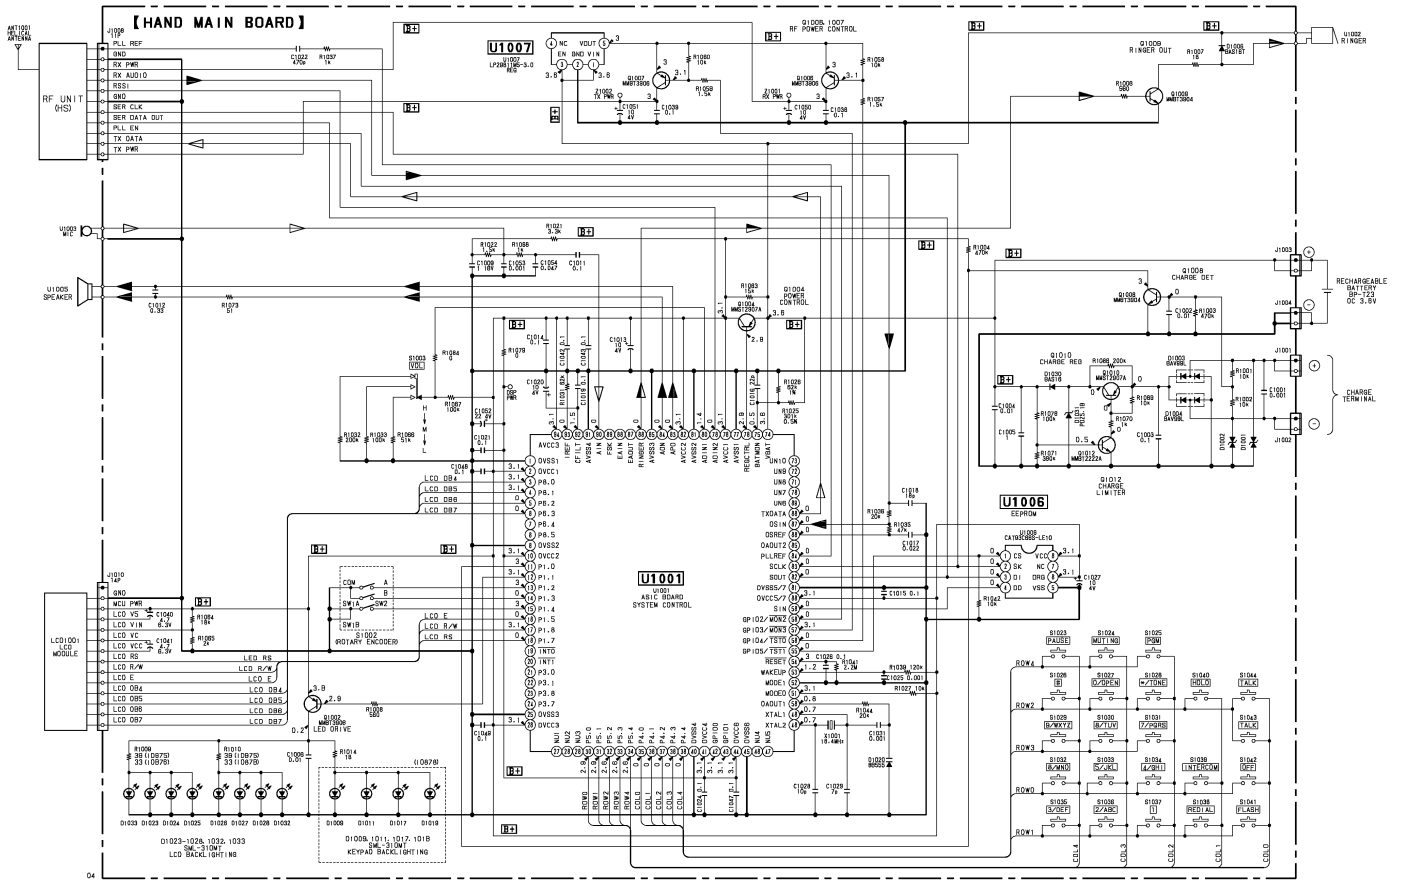

Схема радиотелефона SONY SPP-ID975, SPP-ID976

SCHEMATIC DIAGRAM — BASE MAIN SECTION (1/2) —

BASE MAIN BOARD (2/2)
(Page 27)

04

. SCHEMATIC DIAGRAM — HAND MAIN SECTION

SCHEMATIC DIAGRAM — BASE KEY SECTION —

. SCHEMATIC DIAGRAM — BASE MAIN SECTION (2/2) — • Refer to page 41 for IC Block Diagrams.