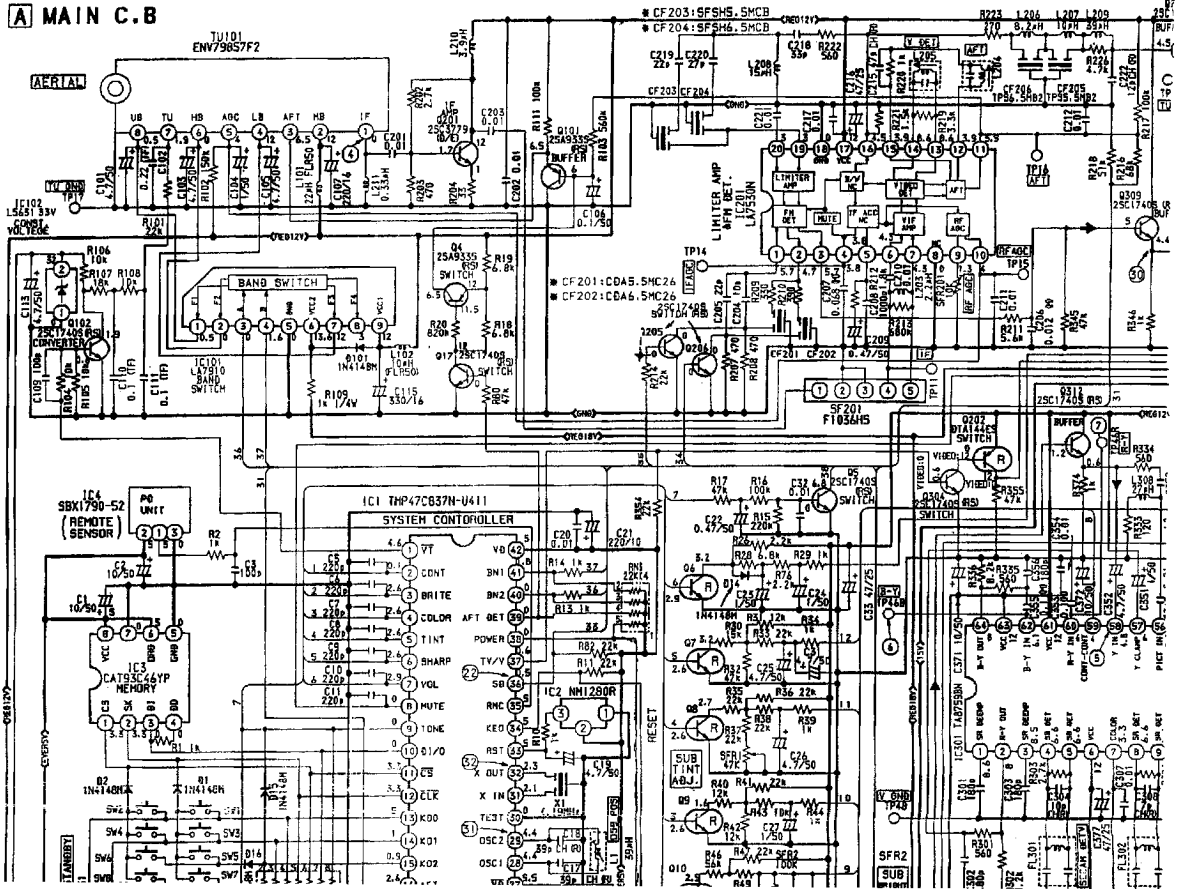

**A MAIN C.B**

NK C.B.

\* V551 ANGRE CRT. A48KUV220 X30

HP51171-01-050

- ▲ : PB VIDED SIGNAL
- ▲ : PB Y SIGNAL
- ▲ : PB C SIGNAL
- ▲ : AUDIO I (PB) SIGNAL

**VOLTAGE MODE**

N3 ( ) : NTSC 3.58  
 N4 ( ) : NTSC 4.43  
 S ( ) : SECAM

\*  
 C407 C554 V551  
 KERJ 2200P 180P CRT. A48KV220X30  
 KERJ3 1500P 150P CRT. 51G0B95XTC101