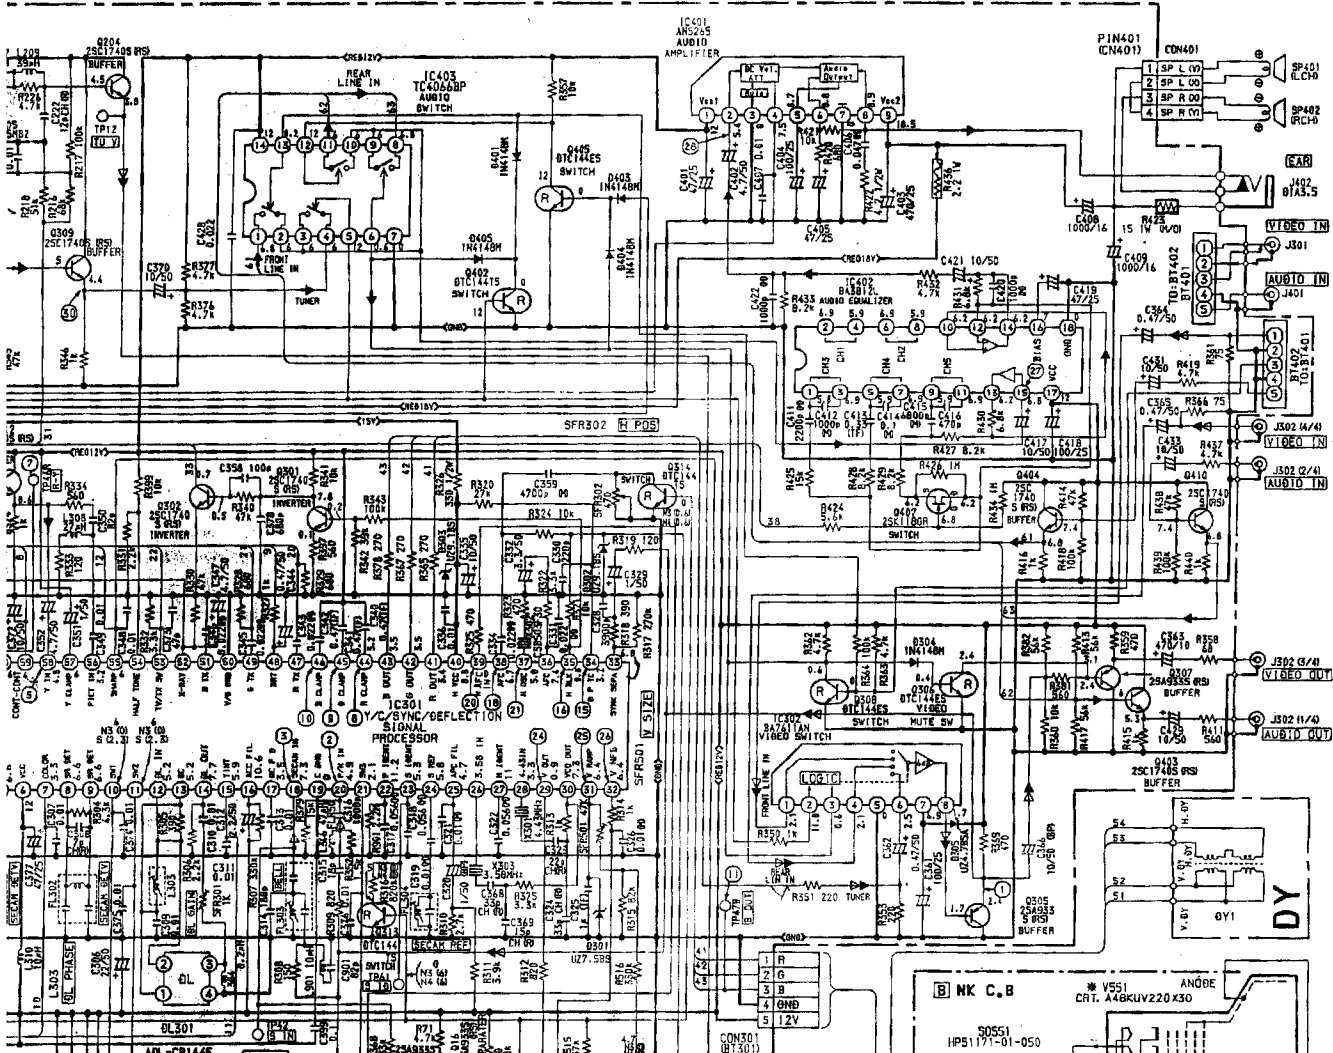

**A MAIN C.B**

NK C.B.

\* V551 ANGRE CRT. A48KUV220 X30

HP51171-01-050

- ▲ : PB VIDED SIGNAL
- ▲ : PB Y SIGNAL
- ▲ : PB C SIGNAL
- ▲ : AUDIO I (PB) SIGNAL

**VOLTAGE MODE**

N3 ( ) : NTSC 3.58  
 N4 ( ) : NTSC 4.43  
 S ( ) : SECAM

\*  
 C407 C554 V551  
 KERJ 2200P 180P CRT. A48KV220X30  
 KERJ3 1500P 150P CRT. 51G0B95XTC101