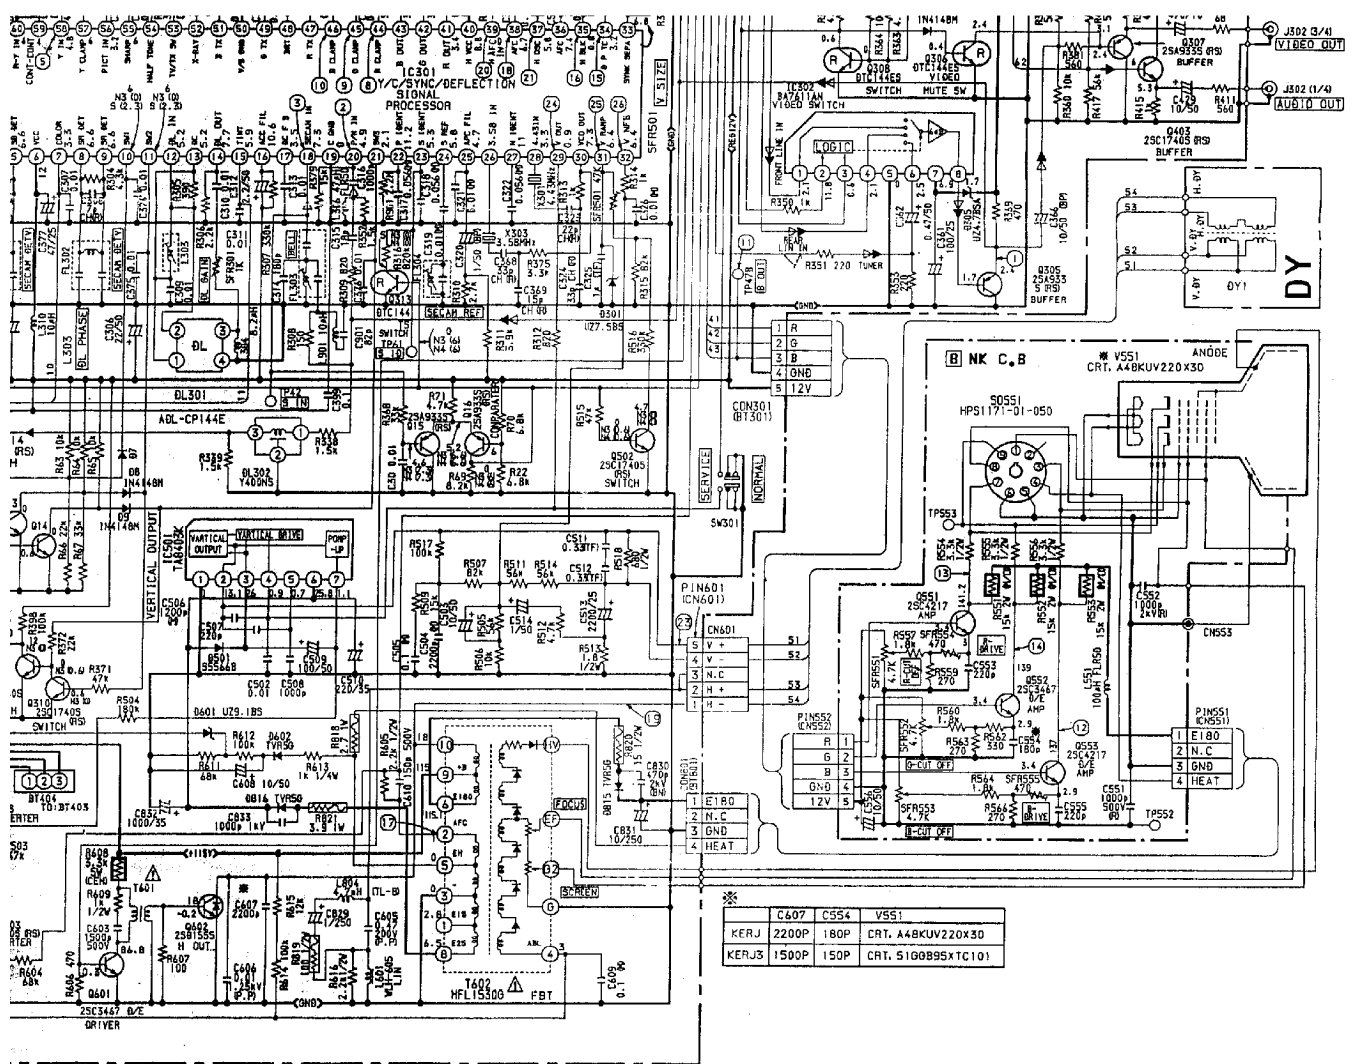

**A MAIN C.B**

NK C.B.

\* V551 ANGRE CRT. A48KUV220 X30

HP51171-01-050

- ▲ : PB VIDED SIGNAL
- ▲ : PB Y SIGNAL
- ▲ : PB C SIGNAL
- ▲ : AUDIO I (PB) SIGNAL

**VOLTAGE MODE**

N3 ( ) : NTSC 3.58  
 N4 ( ) : NTSC 4.43  
 S ( ) : SECAM

\*  
 C407 C554 V551  
 KERJ 2200P 180P CRT. A48KV220X30  
 KERJ3 1500P 150P CRT. 51G0B95XTC101