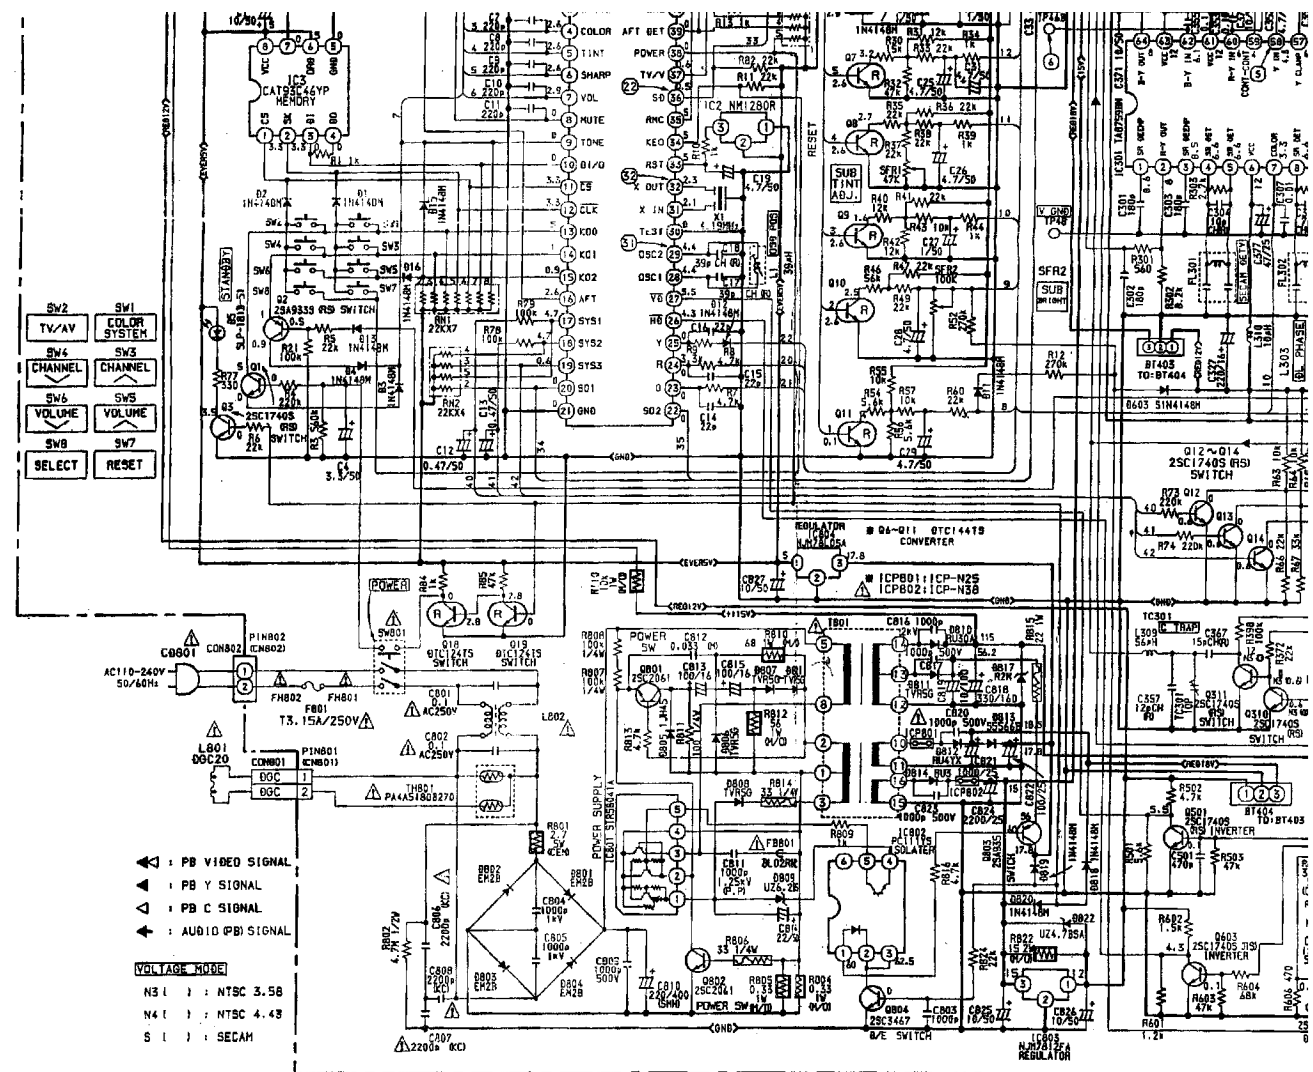

**A MAIN C.B**

NK C.B.

\* V551 ANGRE CRT. A48KUV220 X30

HP51171-01-050

- ▲ : PB VIDED SIGNAL
- ▲ : PB Y SIGNAL
- ▲ : PB C SIGNAL
- ▲ : AUDIO I (PB) SIGNAL

**VOLTAGE MODE**

N3 ( ) : NTSC 3.58  
 N4 ( ) : NTSC 4.43  
 S ( ) : SECAM

\*  
 C407 C554 V551  
 KERJ 2200P 180P CRT. A48KV220X30  
 KERJ3 1500P 150P CRT. 51G0B95XTC101