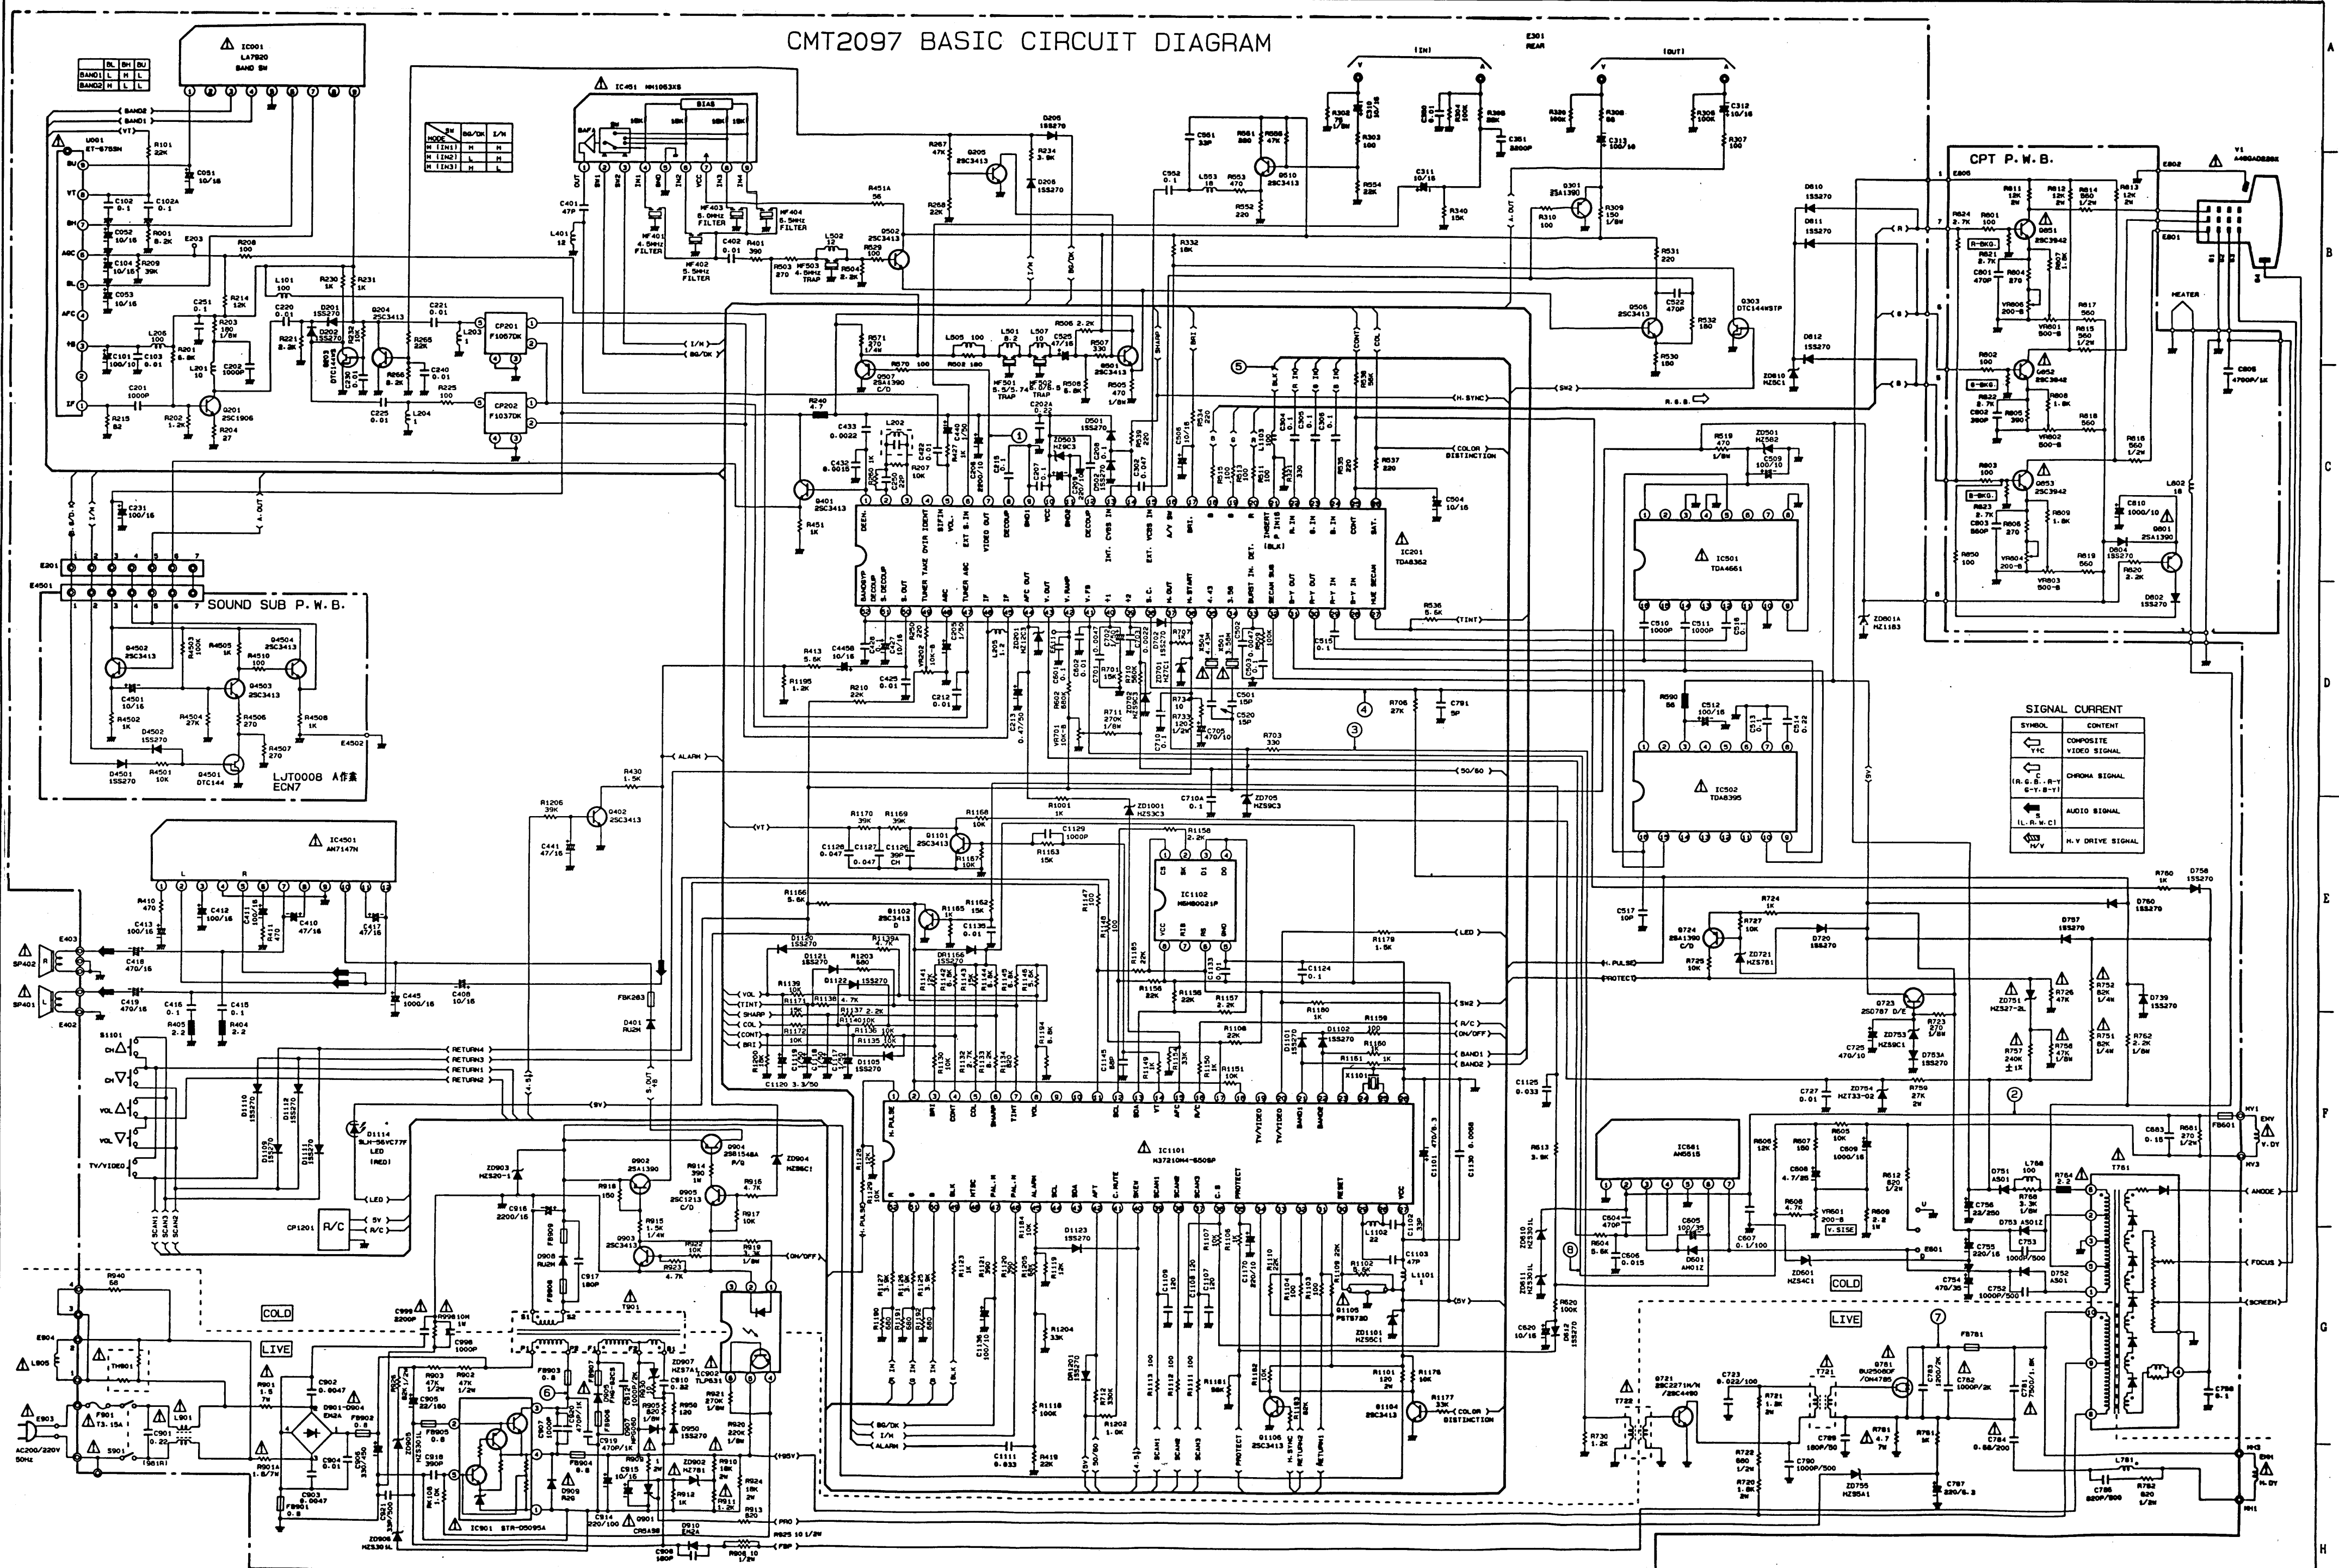

CMT2097 BASIC CIRCUIT DIAGRAM

SIGNAL CURRENT

SYMBOL	CONTENT
\leftarrow	COMPOSITE VIDEO SIGNAL
\leftarrow (with R.C.)	CHROMA SIGNAL
\leftarrow (with I.L.R.W.C.)	AUDIO SIGNAL
\leftarrow (with H.V.)	H.V. DRIVE SIGNAL