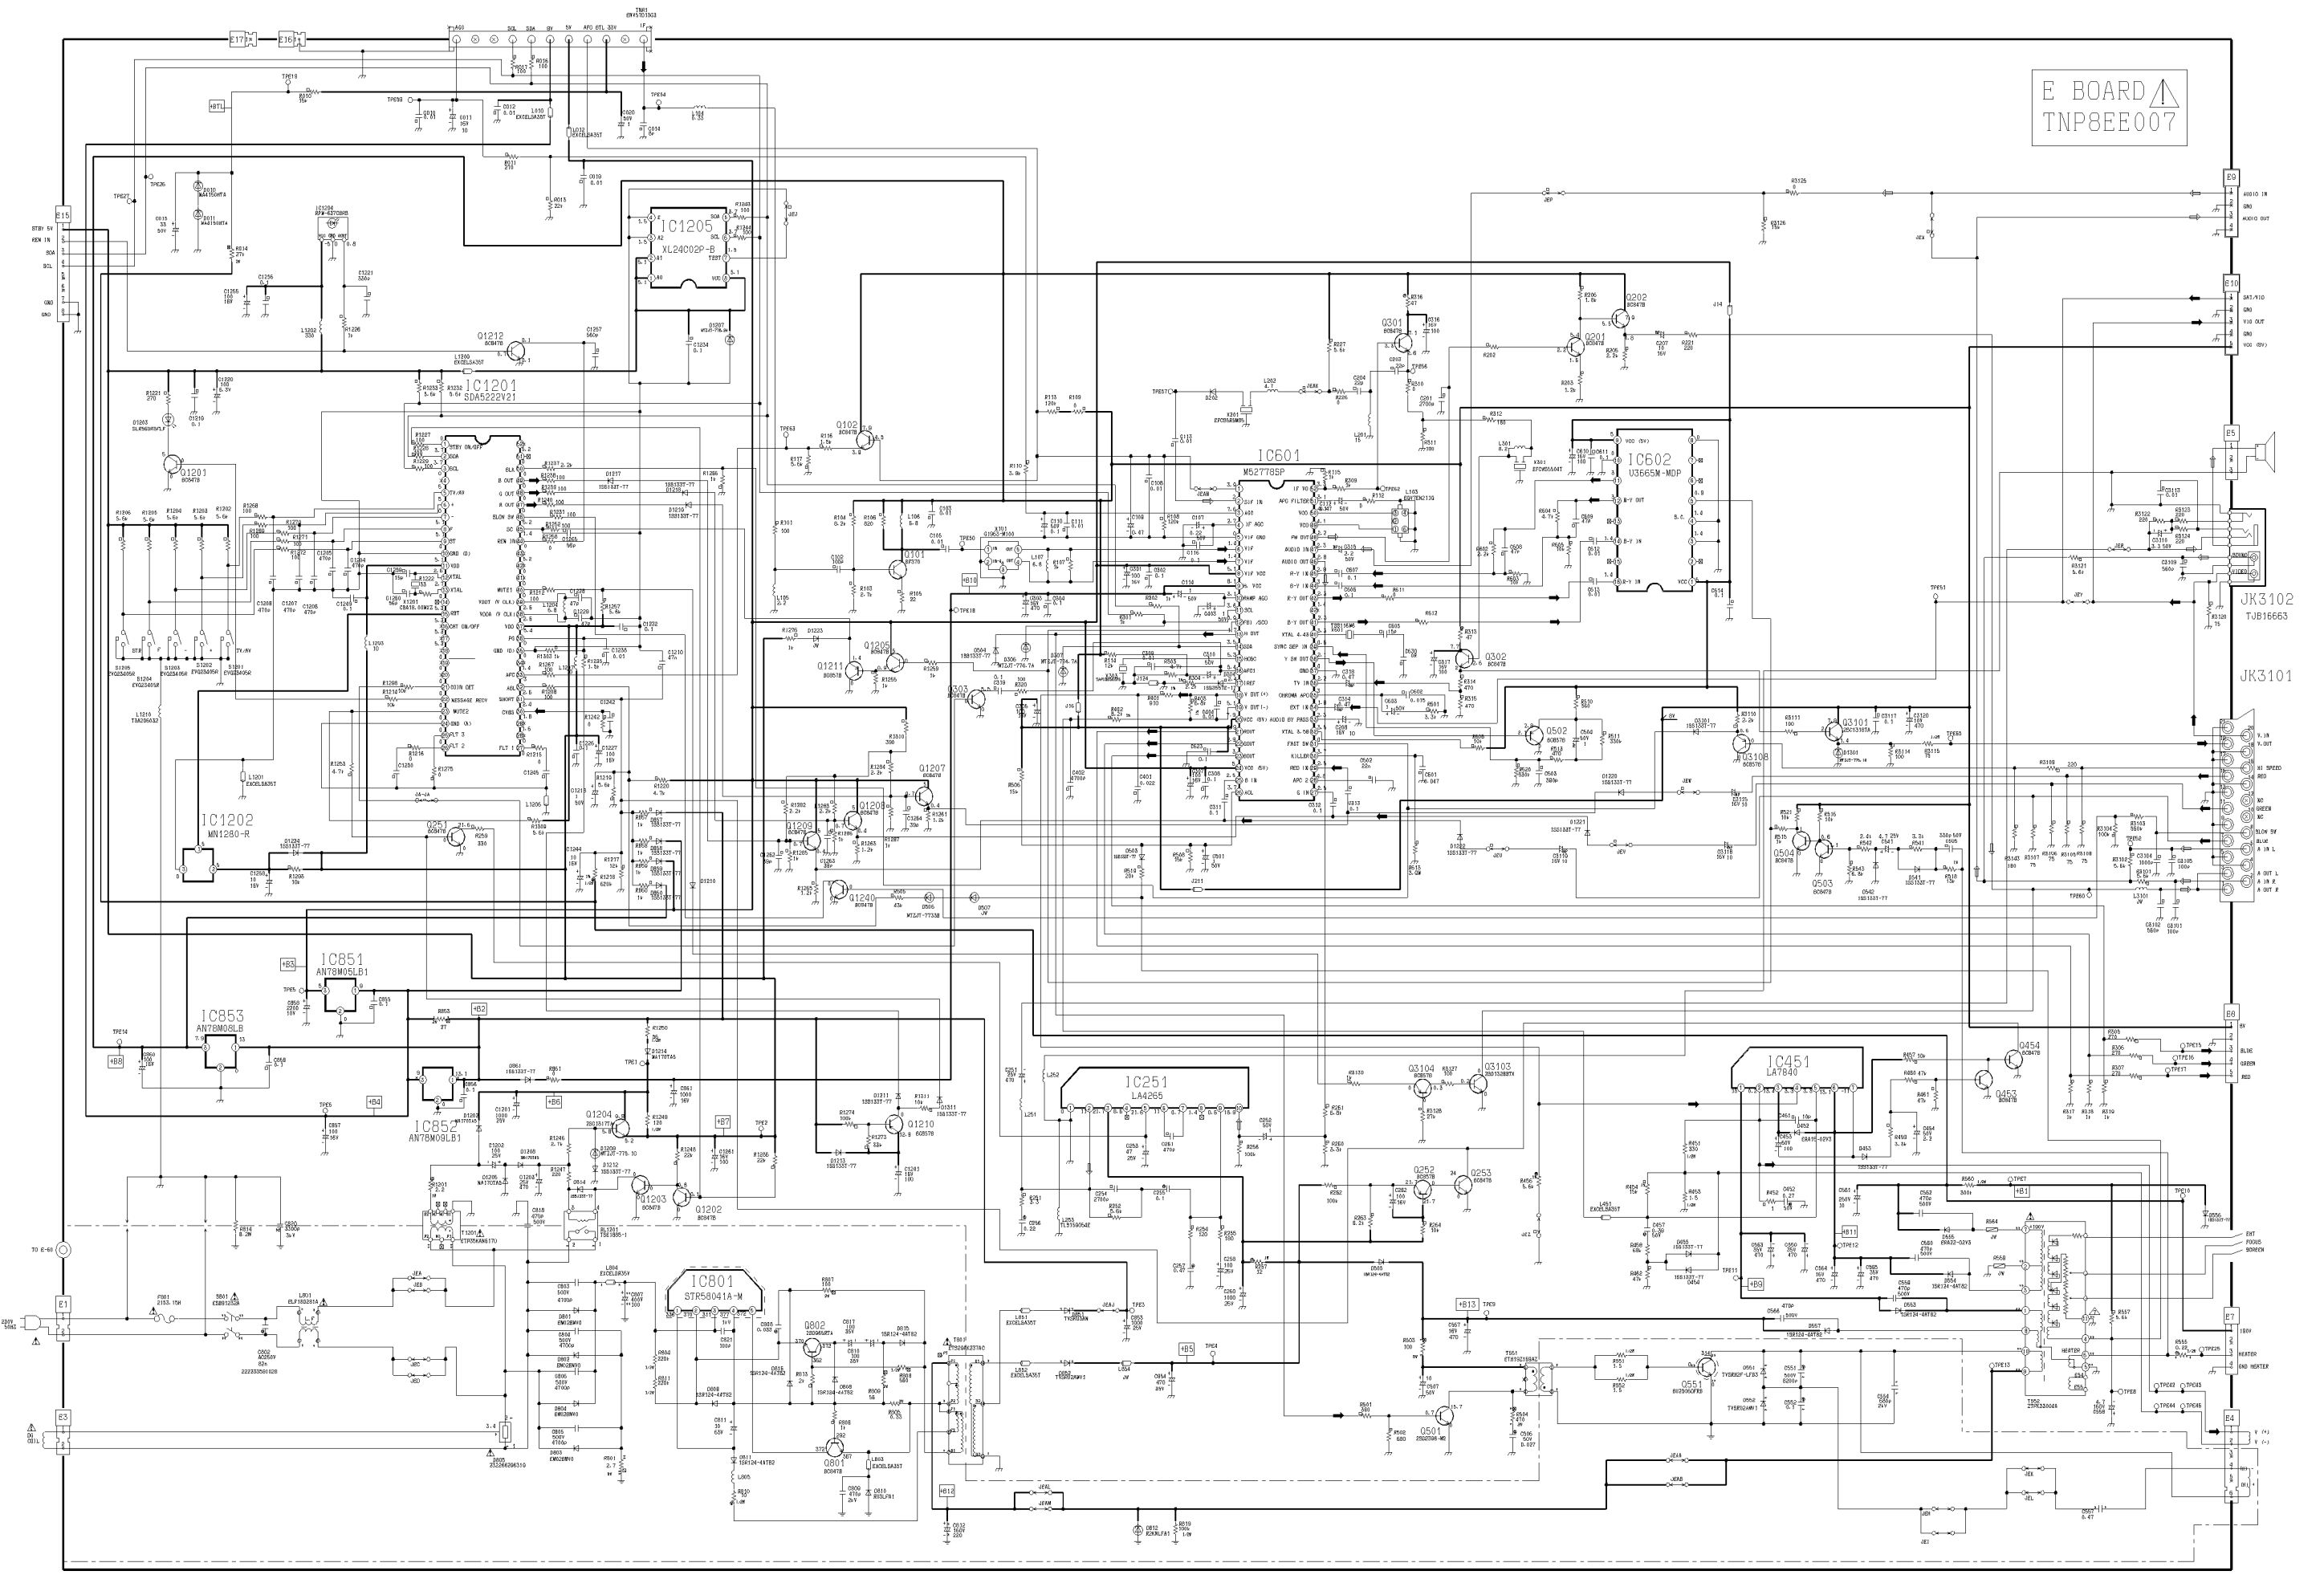

Схема телевизора Panasonic TX-14S3TS/RS

E - BOARD TX - 14S3TC

# E - BOARD TC - 14S3RC

E BOARD  
TNP8EE007

Y BOARD TX - 14S3TC / TC - 14S3RC