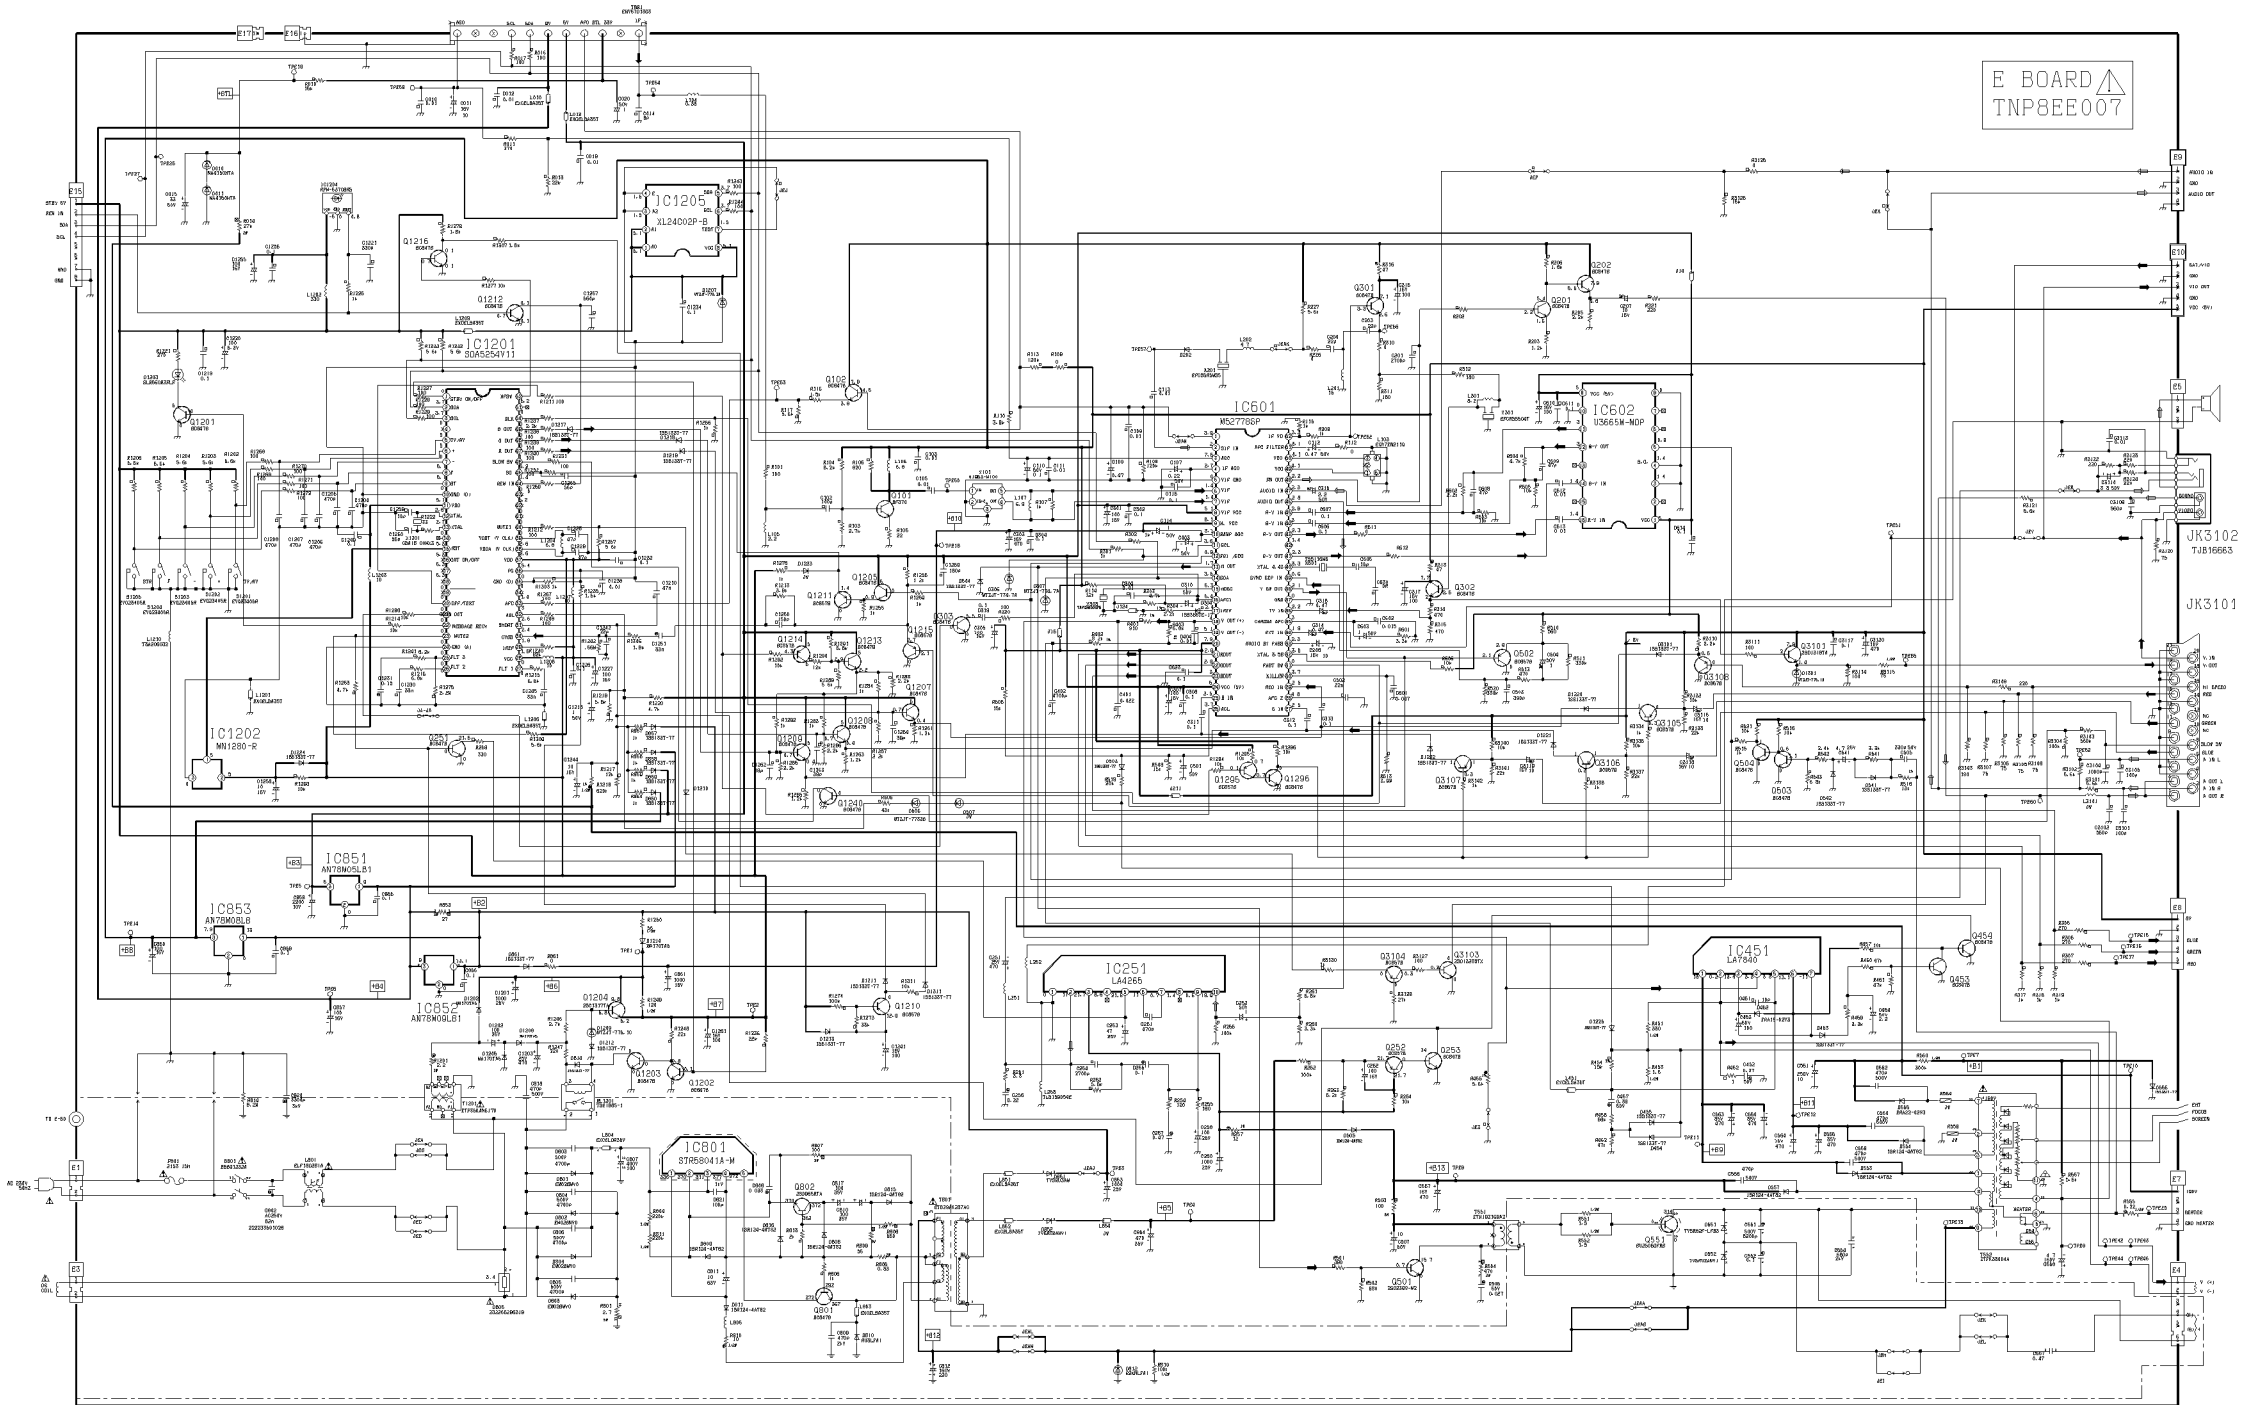

Схема телевизора Panasonic TX-14S3TS/RS

E - BOARD TX - 14S3TC

# E - BOARD TC - 14S3RC

E BOARD  
TNP8EE007

Y BOARD TX - 14S3TC / TC - 14S3RC