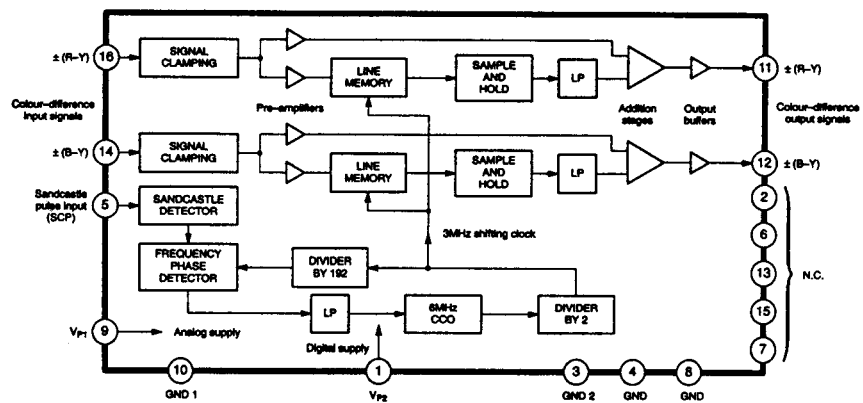

IC602 (BASEBAND DELAY LINE : TDA4665)