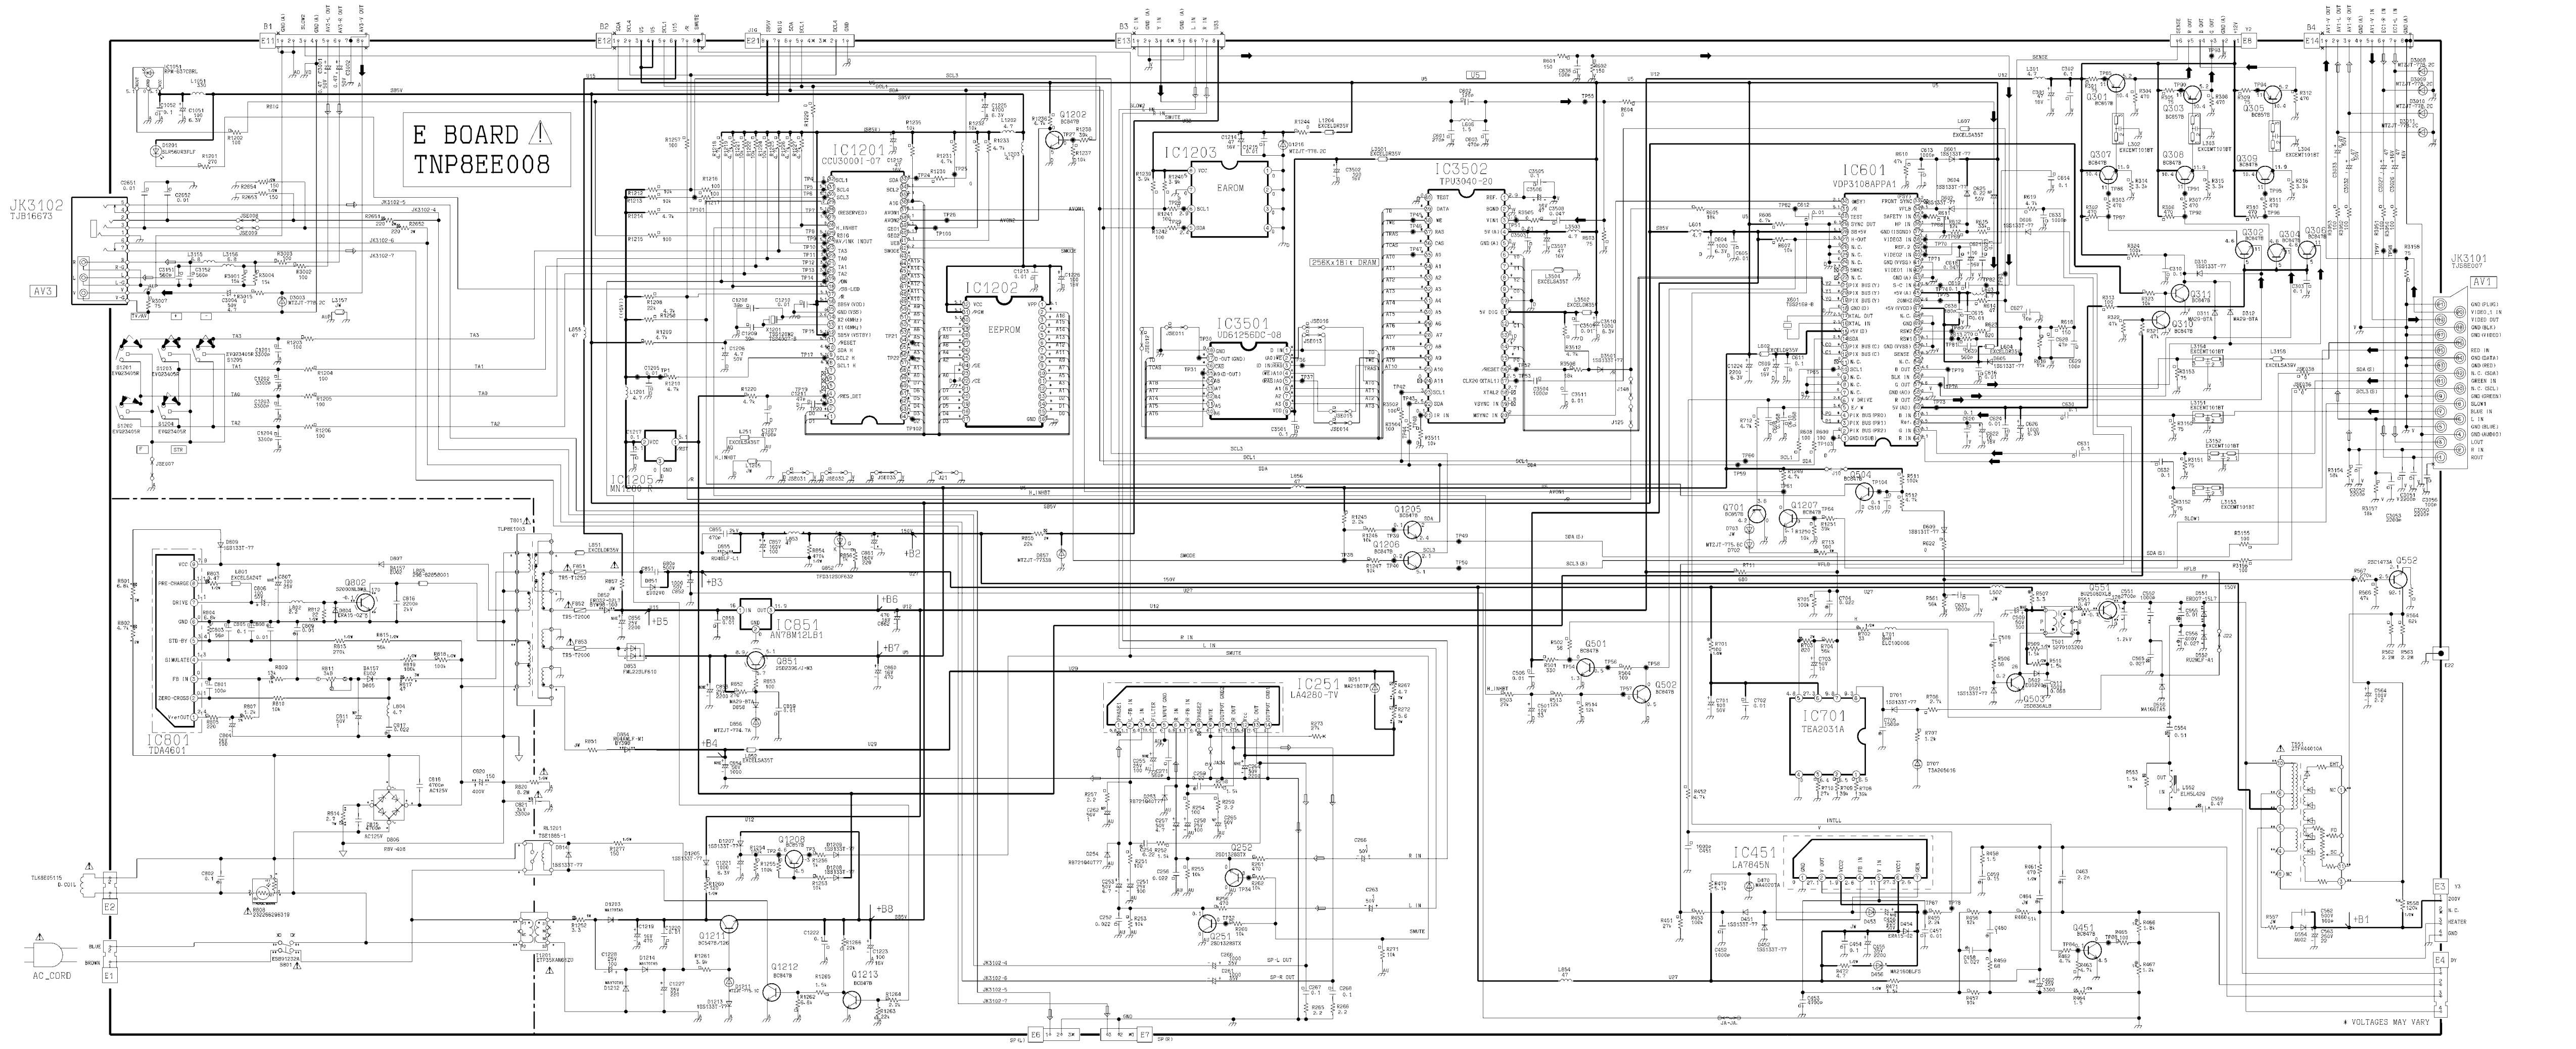

Схема телевизора Panasonic TX-21AD2

E BOARD
TNP8EE008

JK3102
TJB16673

JK3101
TJB85007

* VOLTAGES MAY VARY

P BOARD ⚠
TNP8EP013