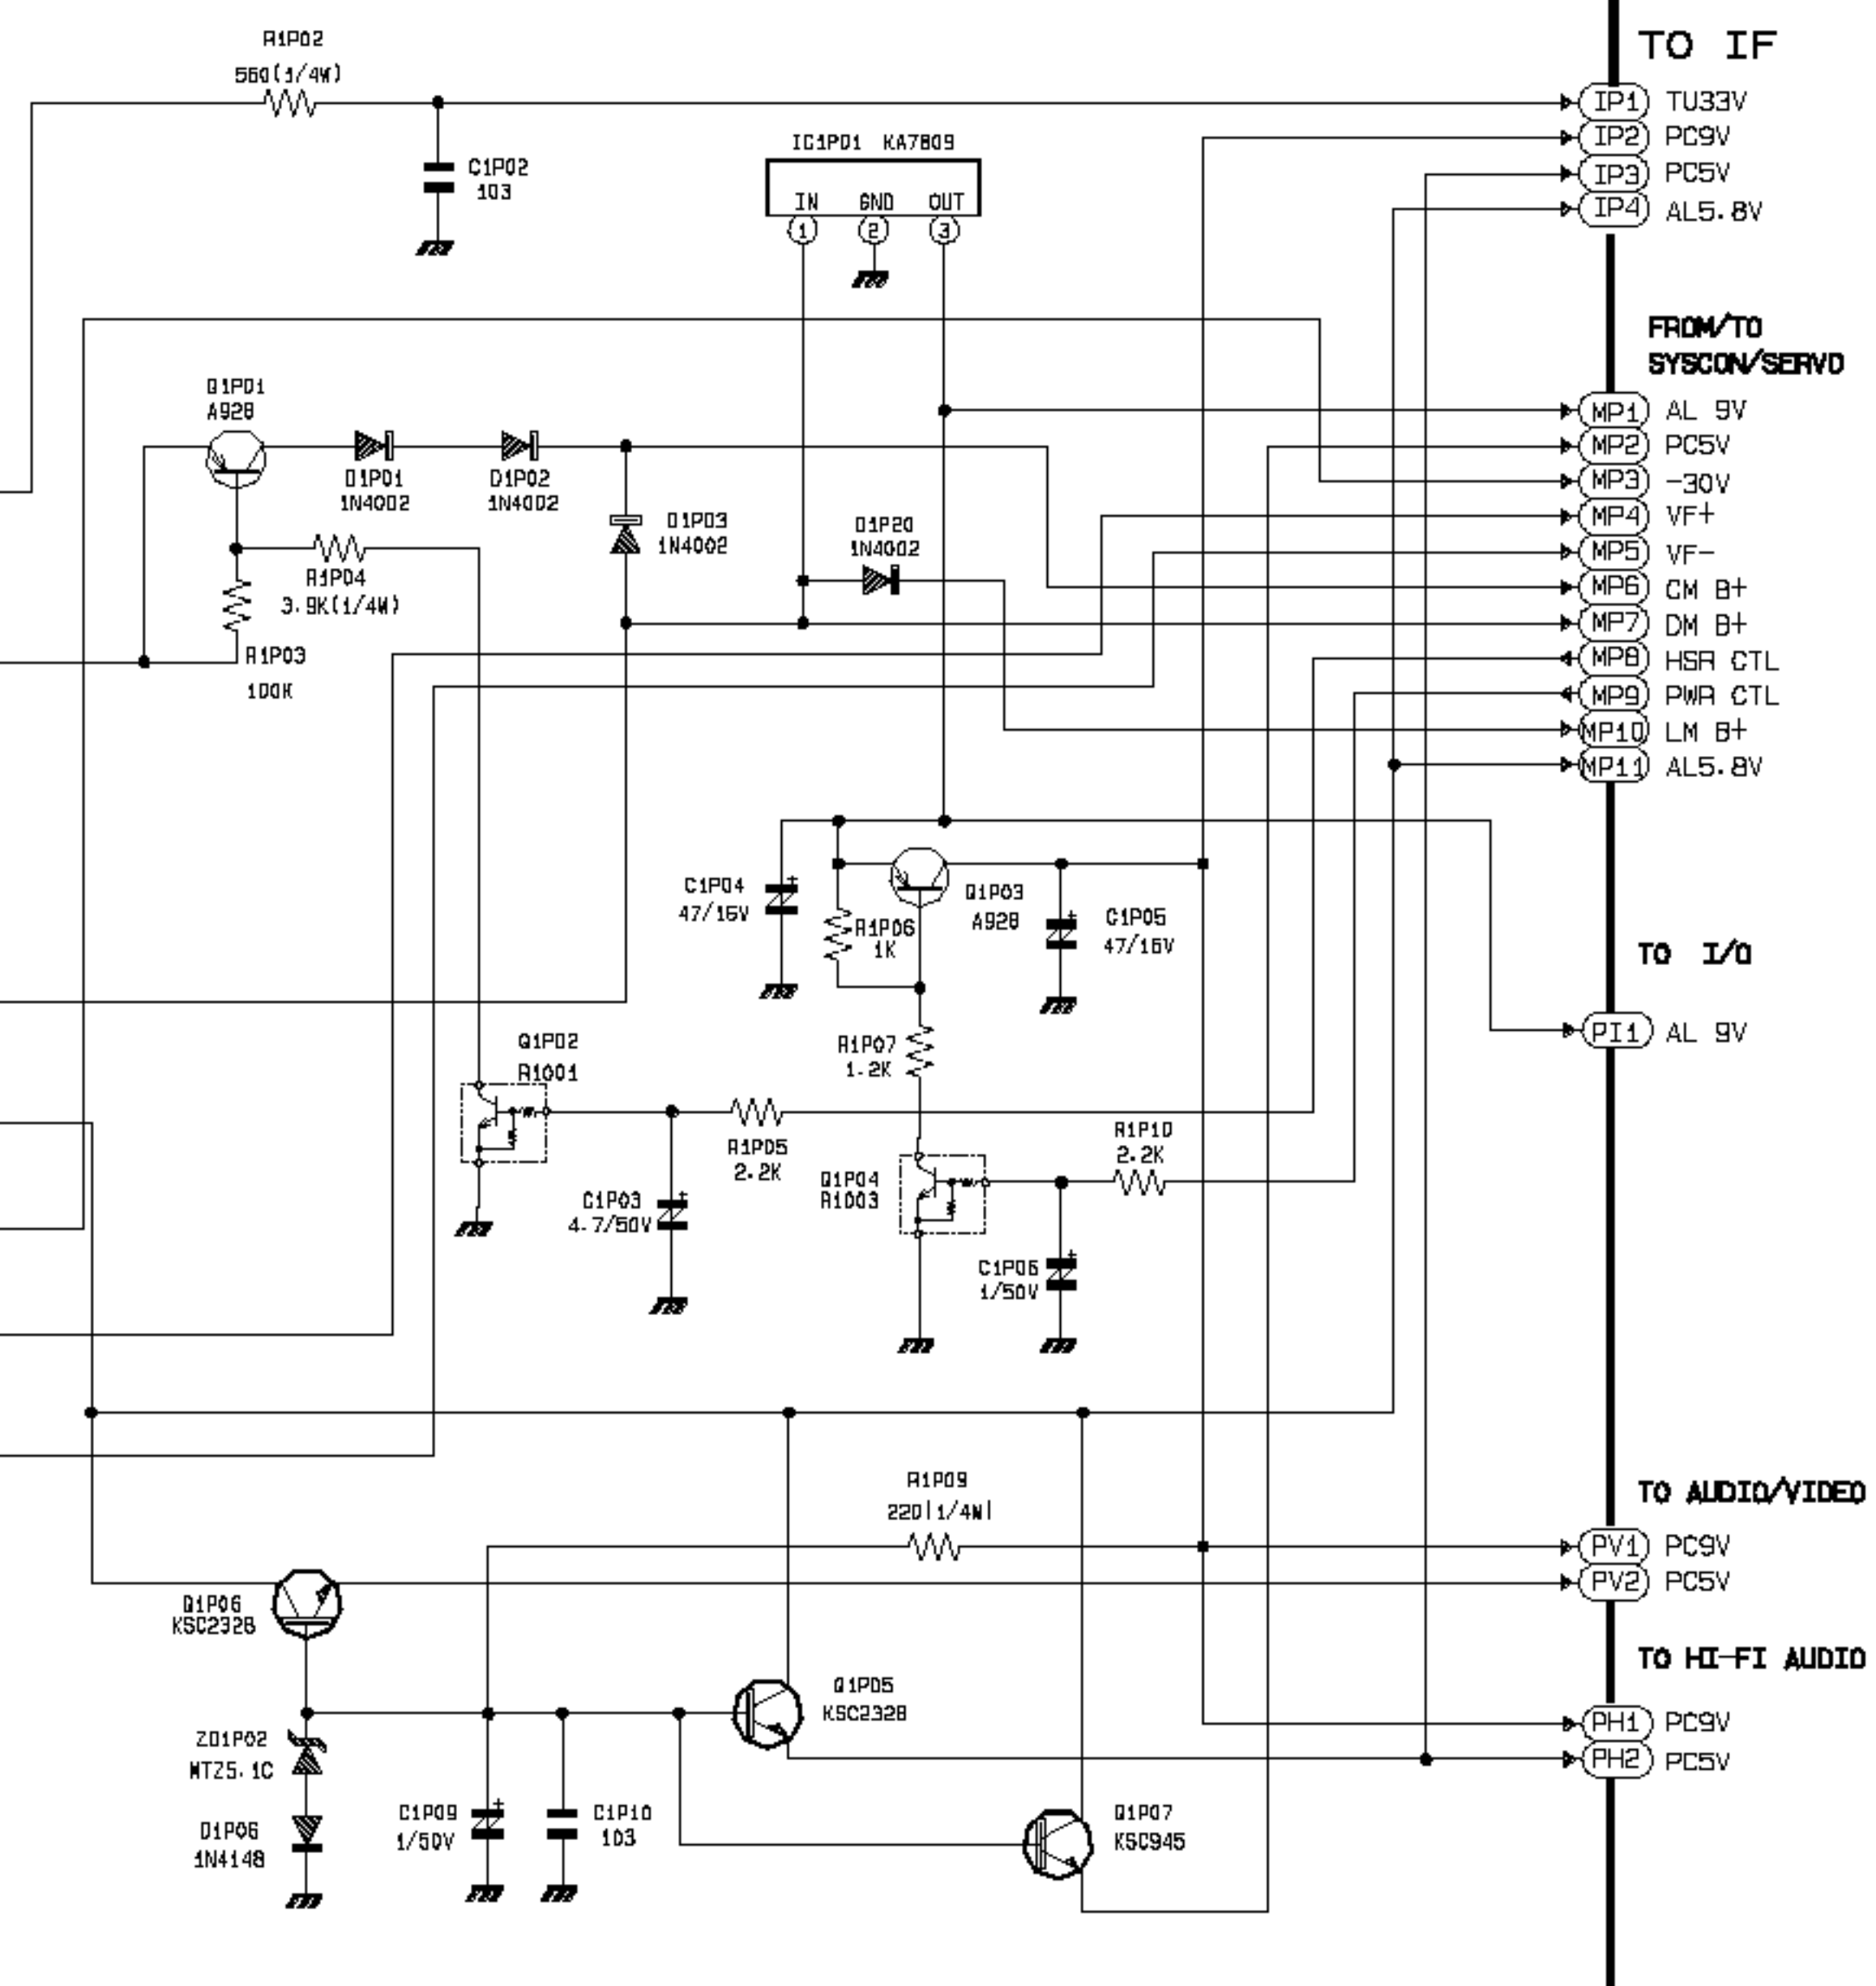

SAMSUNG SV-120B

IMPORTANT SAFETY NOTICE
 COMPONENTS IDENTIFIED WITH THE MARK  HAVE THE SPECIAL CHARACTERISTICS FOR SAFETY. WHEN REPLACING ANY OF THESE COMPONENTS, USE ONLY THE SAME TYPE.

Схема блока питания телевизора SAMSUNG SV-120B

SMPS BLOCK

POWER BLOCK